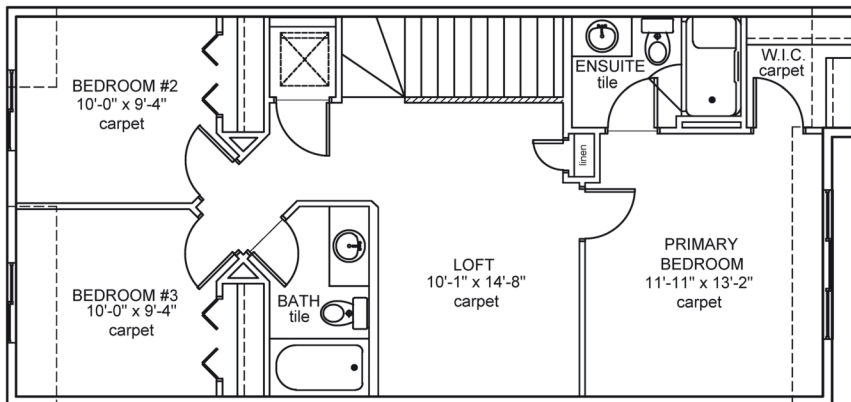

Novara IV

Job 2598-WB

303 Juniper Cove, Leduc

1,556 Sq.Ft.

9'-1" Main Floor Ceiling Height

Vinyl Plank throughout Main Floor

Quartz Countertops in Kitchen & Bathrooms

Tile in all Second Floor Bathrooms

Appliance Allowance

Side Entrance

Stand-up Shower in Ensuite

High Efficiency Furnace

Upper Floor Area: 1011 sqft

Main Floor Area: 948 sqft

JOB 2598-WB - www.montorio.ca