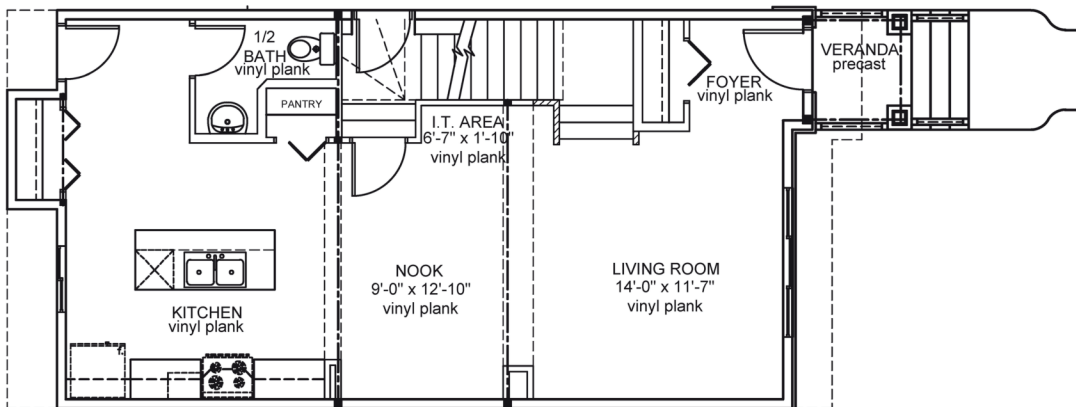

Novara IV

Job 2598-WB

303 Juniper Cove, Leduc

1,556 Sq.Ft.

9'-1" Main Floor Ceiling Height

Vinyl Plank throughout Main Floor

Quartz Countertops in Kitchen & Bathrooms

Tile in all Second Floor Bathrooms

Appliance Allowance

Side Entrance

Stand-up Shower in Ensuite

High Efficiency Furnace

Upper Floor Area: 1011 sqft

Main Floor Area: 948 sqft

JOB 2598-WB - www.montorio.ca