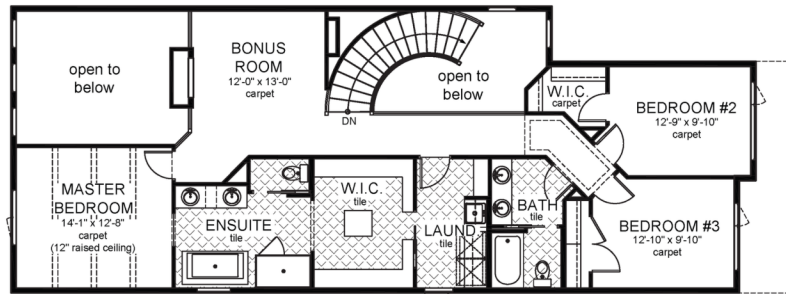

Showhome New Selling!

Florence I

Job 2279-GR

1607 - 157 Street SW (Showhome)

- 2,546 Sq.Ft.
- 9'-1" Main Floor Ceiling Height
- Hardwood Floor On Main Floor
- Open To Below Living Room
- Backs On To A Large Greenspace
- Large Chef Kitchen With A Gas Cook Top
- Enclosed Den On Main Floor
- Fully Landscaped
- Quartz Countertops Throughout
- Side Entrance
- Customized Enclosed Cabinets In The Mudroom and the Primary Ensuite Closet
- Air Conditioning
- All Window Coverings Included
- Fireplace On Main And Second Floor
- Grand Spiral Staircase At The Entrance
- Metal Railings Throughout
- Large Rear Wood Deck
- Tile In Second Floor Bathrooms
- Triple Pane Low E Windows
- Smart Home Security System
- High Efficiency Furnace

Upper Floor Plan - 1,311 sq.ft.
(shown with Premier Specifications)

Main Floor Plan - 1,235 sq.ft.
9'-1" Main Floor Ceiling
(shown with Premier Specifications)

JOB 2279-GR - www.montorio.ca - 587-521-8588