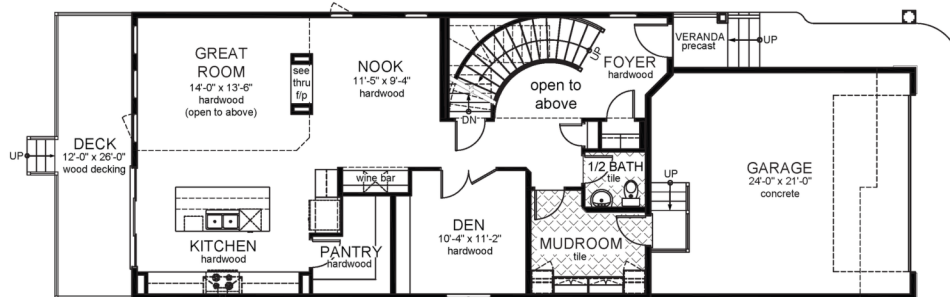

Showhome New Selling!

Florence I

Job 2279-GR

1607 - 157 Street SW (Showhome)

- 2,546 Sq.Ft.
- 9'-1" Main Floor Ceiling Height
- Hardwood Floor On Main Floor
- Open To Below Living Room
- Backs On To A Large Greenspace
- Large Chef Kitchen With A Gas Cook Top
- Enclosed Den On Main Floor
- Fully Landscaped
- Quartz Countertops Throughout
- Side Entrance
- Customized Enclosed Cabinets In The Mudroom and the Primary Ensuite Closet
- Air Conditioning
- All Window Coverings Included
- Fireplace On Main And Second Floor
- Grand Spiral Staircase At The Entrance
- Metal Railings Throughout
- Large Rear Wood Deck
- Tile In Second Floor Bathrooms
- Triple Pane Low E Windows
- Smart Home Security System
- High Efficiency Furnace

Upper Floor Plan - 1,311 sq.ft.
(shown with Premier Specifications)

Main Floor Plan - 1,235 sq.ft.
9'-1" Main Floor Ceiling
(shown with Premier Specifications)

JOB 2279-GR - www.montorio.ca - 587-521-8588