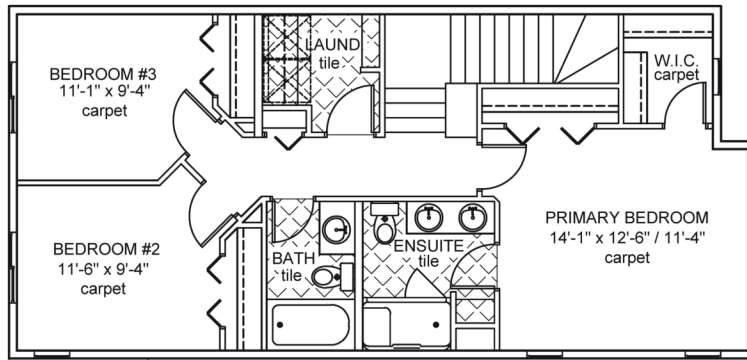

## Job 2597-WB

301 Juniper Cove, Leduc

- 1,612 sqft
- 9'-1" Main Floor Ceiling Height
- Vinyl Plank throughout Main Floor
- Quartz Countertops in Kitchen & Bathrooms
- Smart Home Security System
- Side Entrance
- Bedroom & Full Bath on Main Floor
- Stand-up Shower in Ensuite
- Electric Fireplace in Living Room
- Tile in all Second Floor Bathrooms
- Appliance Allowance
- Triple Pane Windows
- High Efficiency Furnace

Upper Floor Area: 773 sqft

Main Floor Area: 839 sqft

JOB 2597-WB - [www.montorio.ca](http://www.montorio.ca)