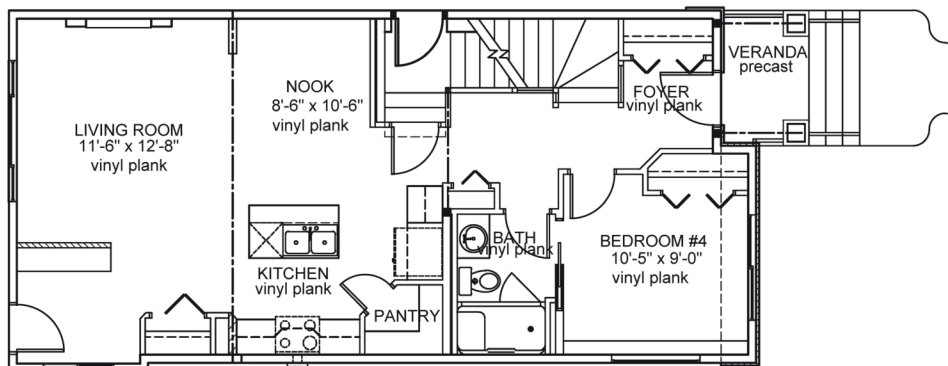

## Job 2597-WB

301 Juniper Cove, Leduc

- 1,612 sqft
- 9'-1" Main Floor Ceiling Height
- Vinyl Plank throughout Main Floor
- Quartz Countertops in Kitchen & Bathrooms
- Smart Home Security System
- Side Entrance
- Bedroom & Full Bath on Main Floor
- Stand-up Shower in Ensuite
- Electric Fireplace in Living Room
- Tile in all Second Floor Bathrooms
- Appliance Allowance
- Triple Pane Windows
- High Efficiency Furnace

Upper Floor Area: 773 sqft

Main Floor Area: 839 sqft

JOB 2597-WB - [www.montorio.ca](http://www.montorio.ca)