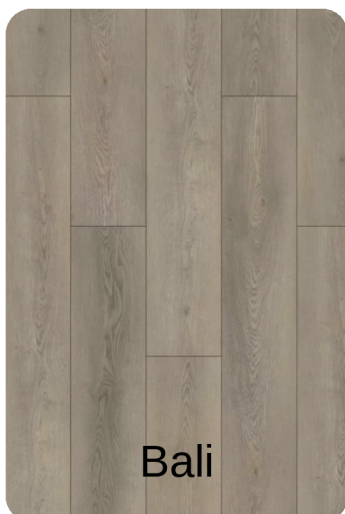

VISUAL COLOUR BOARD

JOB 2526-ST

CABINETS

ISLAND

WALLS

DOORS & TRIM

COUNTERTOPS

BACKSPLASH

FLOOR TILE

VINYL PLANK

HANDLES

Lighting Package: Bene Brushed Nickel

CARPET

****DISCLAIMER:** All images are for illustrative purposes only. Colours on images may vary subject to screen or printer used. Images will not be exactly representative of actual product/colour installed. Refer to manufacturer's physical samples for the closest approximation to installed product/colour. If any information on this sheet conflicts with the Interior Colour Chart in Joist, then the Interior Colour Chart in Joist will take precedence. Please see the Interior Colour Chart in Joist for specific Manufacturers, Styles, and Colour Codes.**