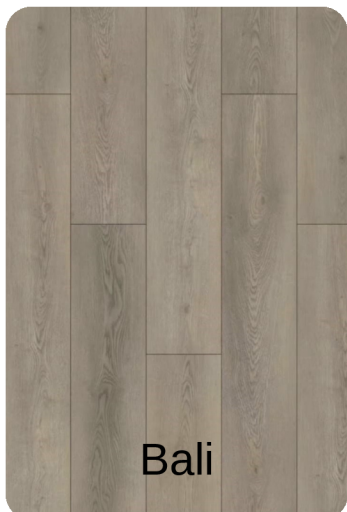

## JOB 2592-ST

---

CABINETS

ISLAND

WALLS

DOORS & TRIM

COUNTERTOPS

BACKSPLASH

FLOOR TILE

VINYL PLANK

HANDLES

Lighting Package: Bene Brushed Nickel

CARPET

**\*\*DISCLAIMER:** All images are for illustrative purposes only. Colours on images may vary subject to screen or printer used. Images will not be exactly representative of actual product/colour installed. Refer to manufacturer's physical samples for the closest approximation to installed product/colour. If any information on this sheet conflicts with the Interior Colour Chart in Joist, then the Interior Colour Chart in Joist will take precedence. Please see the Interior Colour Chart in Joist for specific Manufacturers, Styles, and Colour Codes.\*\*