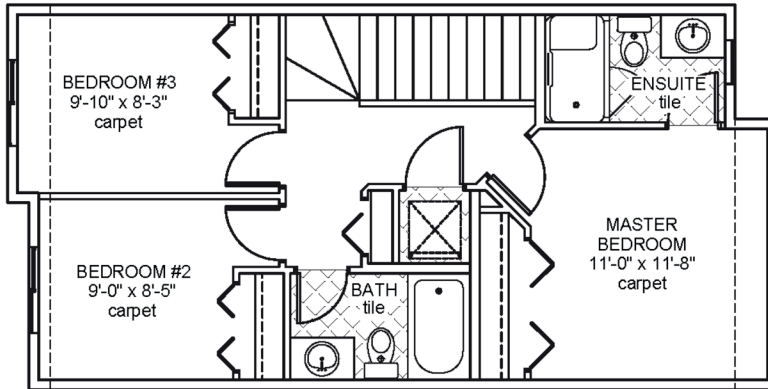

Lazio I

Job 2593-TO

3618 - 42 Avenue, Beaumont

- 1,158 sqft
- 9'-1" Main Floor Ceiling Height
- Luxury Vinyl Plank throughout Main Floor
- Side Entrance
- Appliance Allowance
- Quartz Countertops in Kitchen & Bathrooms
- Tile in all Second Floor Bathrooms
- Stand-up Shower in Ensuite
- High Efficiency Furnace

Upper Floor Area: 582 sqft

Main Floor Area: 576 sqft

JOB 2593-TO - www.montorio.ca - 780-737-1549