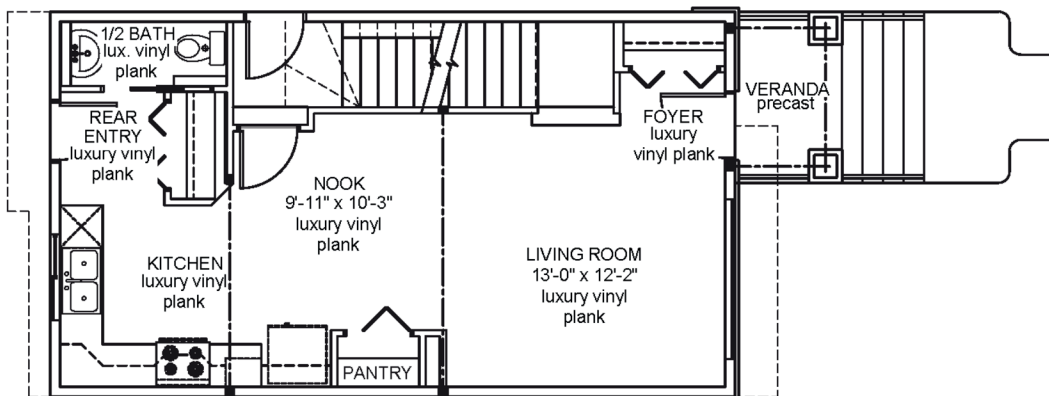

Lazio I

Job 2593-TO

3618 - 42 Avenue, Beaumont

- 1,158 sqft
- 9'-1" Main Floor Ceiling Height
- Luxury Vinyl Plank throughout Main Floor
- Side Entrance
- Appliance Allowance
- Quartz Countertops in Kitchen & Bathrooms
- Tile in all Second Floor Bathrooms
- Stand-up Shower in Ensuite
- High Efficiency Furnace

Upper Floor Area: 582 sqft

Main Floor Area: 576 sqft

JOB 2593-TO - www.montorio.ca - 780-737-1549