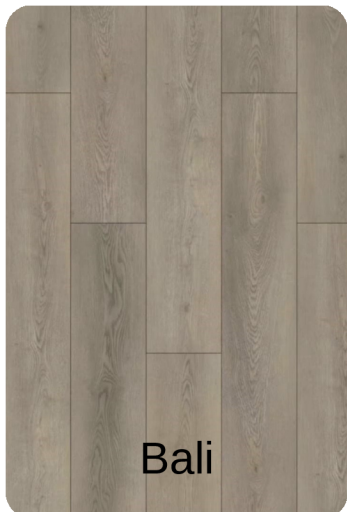

VISUAL COLOUR BOARD

rev.: Aug. 28, 2024

JOB 2473-FW

Marlow Cloud Matte 3x12

Bali

Lighting Package: Avanti Brushed Nickel
w/Black Chandelier in Living Room

DISCLAIMER: All images are for illustrative purposes only. Colours on images may vary subject to screen or printer used. Images will not be exactly representative of actual product/colour installed. Refer to manufacturer's physical samples for the closest approximation to installed product/colour. If any information on this sheet conflicts with the Interior Colour Chart in Joist, then the Interior Colour Chart in Joist will take precedence. Please see the Interior Colour Chart in Joist for specific Manufacturers, Styles, and Colour Codes.