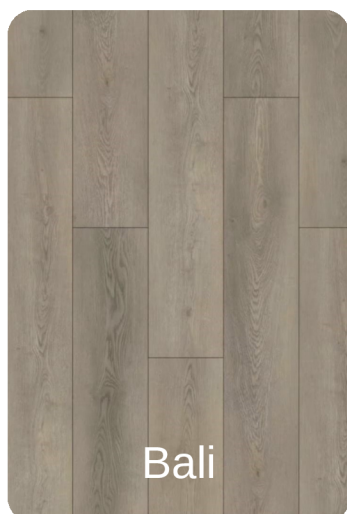

VISUAL COLOUR BOARD

rev.: Aug. 1, 2024

JOB 2529-DM

CABINETS

ISLAND

WALLS

DOORS & TRIM

COUNTERTOPS

BACKSPLASH

FLOOR TILE

VINYL PLANK

HANDLES

Lighting Package: Bene Brushed Nickel

CARPET

****DISCLAIMER:** All images are for illustrative purposes only. Colours on images may vary subject to screen or printer used. Images will not be exactly representative of actual product/colour installed. Refer to manufacturer's physical samples for the closest approximation to installed product/colour. If any information on this sheet conflicts with the Interior Colour Chart in Joist, then the Interior Colour Chart in Joist will take precedence. Please see the Interior Colour Chart in Joist for specific Manufacturers, Styles, and Colour Codes.**