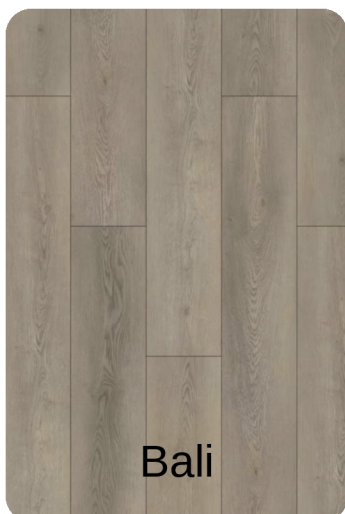

VISUAL COLOUR BOARD

JOB 2551-T0

CABINETS

ISLAND

WALLS

DOORS & TRIM

COUNTERTOPS

BACKSPLASH

FLOOR TILE

VINYL PLANK

HANDLES

Lighting Package: Bene Brushed Nickel

CARPET

****DISCLAIMER:** All images are for illustrative purposes only. Colours on images may vary subject to screen or printer used. Images will not be exactly representative of actual product/colour installed. Refer to manufacturer's physical samples for the closest approximation to installed product/colour. If any information on this sheet conflicts with the Interior Colour Chart in Joist, then the Interior Colour Chart in Joist will take precedence. Please see the Interior Colour Chart in Joist for specific Manufacturers, Styles, and Colour Codes.**