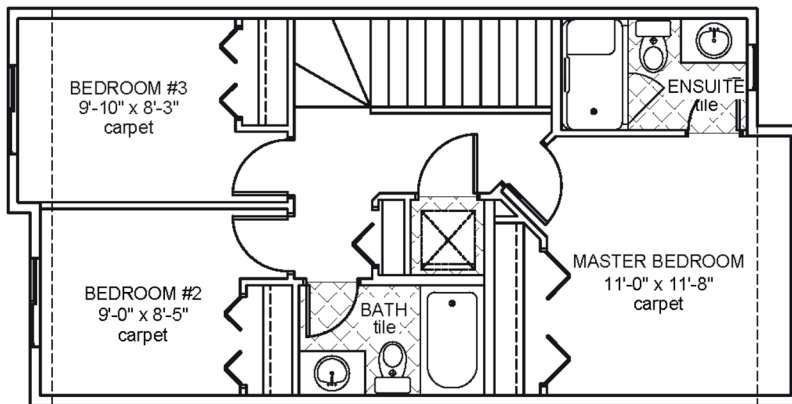

Lazio I

Job 2550-TO

3614 - 42 Avenue, Beaumont

- 1,158 sqft
- 9'-1" Main Floor Ceiling Height
- Luxury Vinyl Plank throughout Main Floor
- Side Entrance
- Appliance Allowance
- Quartz Countertops in Kitchen & Bathrooms
- Tile in all Second Floor Bathrooms
- Stand-up Shower in Ensuite
- High Efficiency Furnace

Upper Floor Area: 582 sqft

Main Floor Area: 576 sqft

JOB 2550-TO - www.montorio.ca - 780-737-1549