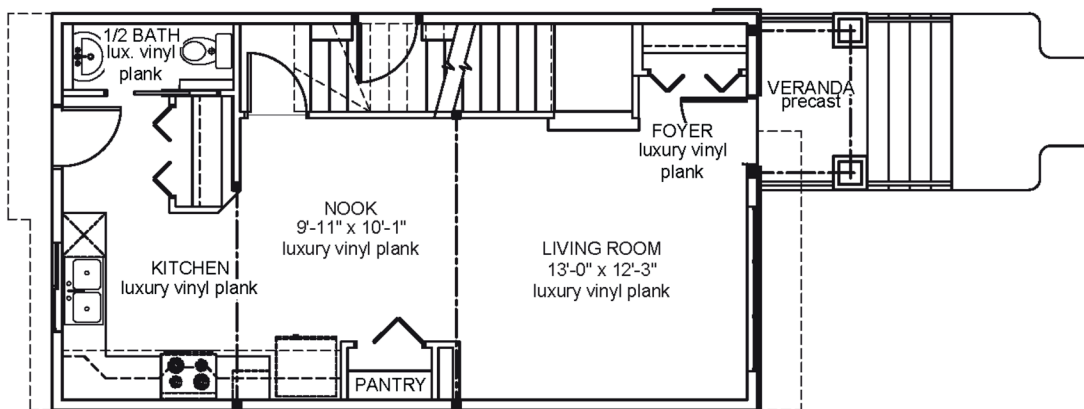

Lazio I

Job 2550-TO

3614 - 42 Avenue, Beaumont

- 1,158 sqft
- 9'-1" Main Floor Ceiling Height
- Luxury Vinyl Plank throughout Main Floor
- Side Entrance
- Appliance Allowance
- Quartz Countertops in Kitchen & Bathrooms
- Tile in all Second Floor Bathrooms
- Stand-up Shower in Ensuite
- High Efficiency Furnace

Upper Floor Area: 582 sqft

Main Floor Area: 576 sqft

JOB 2550-TO - www.montorio.ca - 780-737-1549