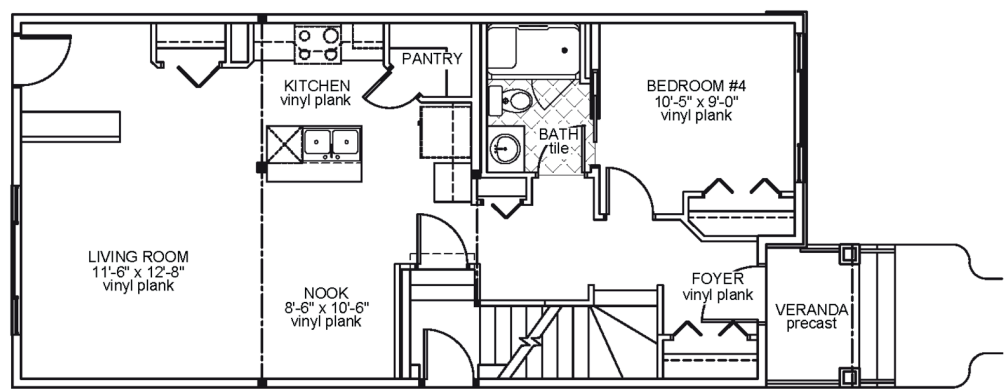

# Ravello I

**Job 2582-MC**

**6268 - 175 Ave NW**

- 1,608 sqft
- 9'-1" Main Floor Ceiling Height
- Vinyl Plank throughout Main Floor
- Side Entrance
- Appliance Allowance
- Bedroom & Full Bath on Main Floor
- Quartz Countertops in Kitchen & Bathrooms
- Tile in all Second Floor Bathrooms
- Stand-up Shower in Ensuite
- High Efficiency Furnace

Upper Floor Area: 773 sqft

Main Floor Area: 835 sqft

JOB 2582-MC - [www.montorio.ca](http://www.montorio.ca) - 780-250-0212