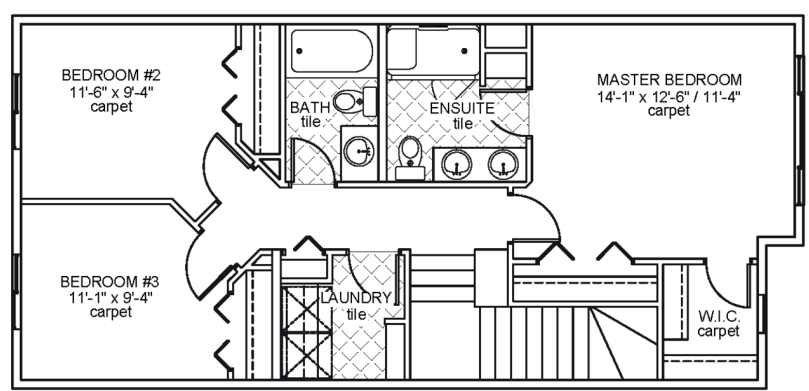

# Ravello I

**Job 2582-MC**

**6268 - 175 Ave NW**

- 1,608 sqft
- 9'-1" Main Floor Ceiling Height
- Vinyl Plank throughout Main Floor
- Side Entrance
- Appliance Allowance
- Bedroom & Full Bath on Main Floor
- Quartz Countertops in Kitchen & Bathrooms
- Tile in all Second Floor Bathrooms
- Stand-up Shower in Ensuite
- High Efficiency Furnace

Upper Floor Area: 773 sqft

Main Floor Area: 835 sqft

JOB 2582-MC - [www.montorio.ca](http://www.montorio.ca) - 780-250-0212