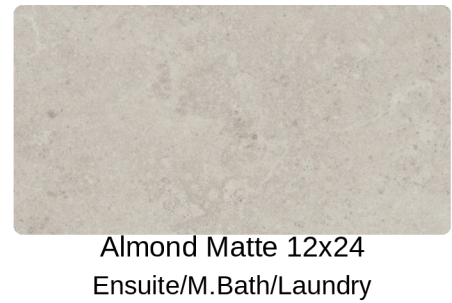

VISUAL COLOUR BOARD

rev.: Nov. 19, 2024

JOB 2560-GR

UPPER CABINETS

ISLAND, VANITIES, LOWER CABINETS

WALLS

DOORS & TRIM

COUNTERTOPS

KITCHEN BACKSPLASH

FLOOR TILE

HANDRAILS

ENSUITE/M.BATH VANITY

MAIN BATH ABOVE F/G UNIT

ENSUITE SOAKER DECK

ENSUITE SOAKER TUB SKIRT/ SHOWER WALL

VINYL PLANK

FIREPLACE TILE

HANDLES

Lighting Package: Avanti Black

CARPET

****DISCLAIMER:** All images are for illustrative purposes only. Colours on images may vary subject to screen or printer used. Images will not be exactly representative of actual product/colour installed. Refer to manufacturer's physical samples for the closest approximation to installed product/colour. If any information on this sheet conflicts with the Interior Colour Chart in Joist, then the Interior Colour Chart in Joist will take precedence. Please see the Interior Colour Chart in Joist for specific Manufacturers, Styles, and Colour Codes.**