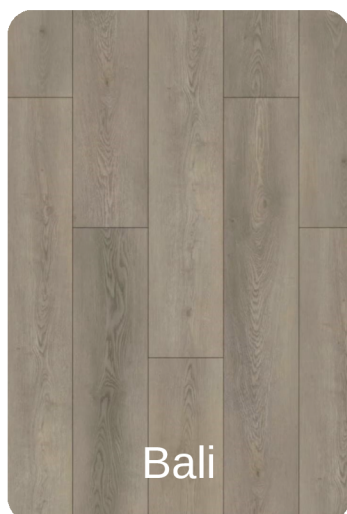

VISUAL COLOUR BOARD

rev.: Aug. 1, 2024

JOB 2529-DM

CABINETS

ISLAND

WALLS

DOORS & TRIM

COUNTERTOPS

BACKSPLASH

FLOOR TILE

VINYL PLANK

HANDLES

CARPET

Lighting Package: Bene Brushed Nickel

****DISCLAIMER:** All images are for illustrative purposes only. Colours on images may vary subject to screen or printer used. Images will not be exactly representative of actual product/colour installed. Refer to manufacturer's physical samples for the closest approximation to installed product/colour. If any information on this sheet conflicts with the Interior Colour Chart in Joist, then the Interior Colour Chart in Joist will take precedence. Please see the Interior Colour Chart in Joist for specific Manufacturers, Styles, and Colour Codes.**