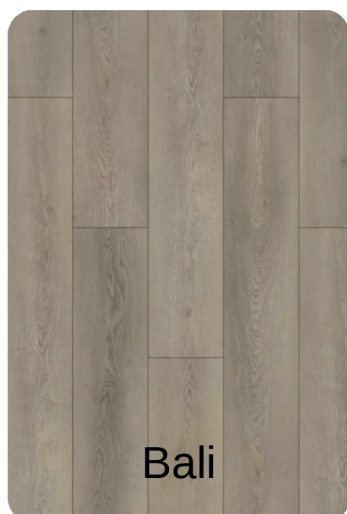

VISUAL COLOUR BOARD

rev.: Jul. 31, 2024

JOB 2476-T0

CABINETS

ISLAND

WALLS

DOORS & TRIM

COUNTERTOPS

BACKSPLASH

FLOOR TILE

VINYL PLANK

HANDLES

Lighting Package: Bene Brushed Nickel

CARPET

****DISCLAIMER:** All images are for illustrative purposes only. Colours on images may vary subject to screen or printer used. Images will not be exactly representative of actual product/colour installed. Refer to manufacturer's physical samples for the closest approximation to installed product/colour. If any information on this sheet conflicts with the Interior Colour Chart in Joist, then the Interior Colour Chart in Joist will take precedence. Please see the Interior Colour Chart in Joist for specific Manufacturers, Styles, and Colour Codes.**