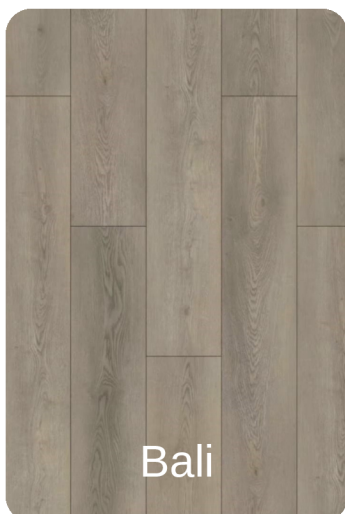

VISUAL COLOUR BOARD

JOB 2562-WB

CABINETS

ISLAND

WALLS

DOORS & TRIM

COUNTERTOPS

BACKSPLASH

FLOOR TILE

VINYL PLANK

HANDLES

Lighting Package: Bene Brushed Nickel

CARPET

****DISCLAIMER:** All images are for illustrative purposes only. Colours on images may vary subject to screen or printer used. Images will not be exactly representative of actual product/colour installed. Refer to manufacturer's physical samples for the closest approximation to installed product/colour. If any information on this sheet conflicts with the Interior Colour Chart in Joist, then the Interior Colour Chart in Joist will take precedence. Please see the Interior Colour Chart in Joist for specific Manufacturers, Styles, and Colour Codes.**