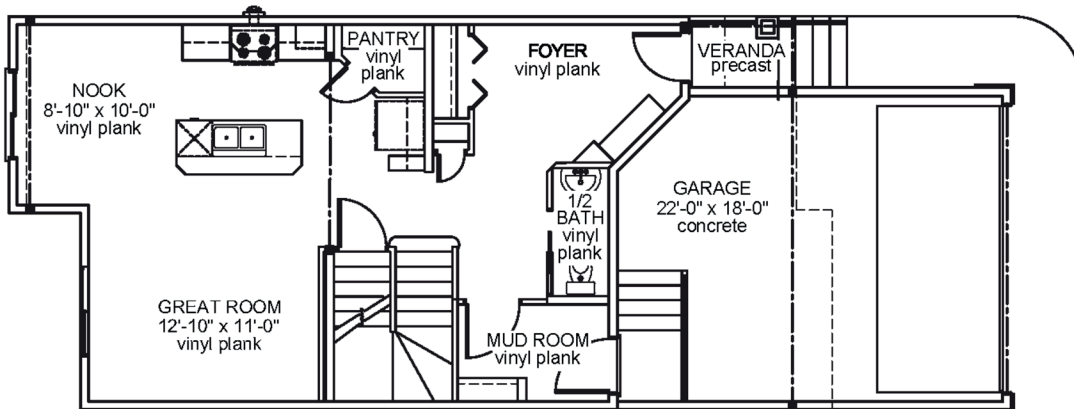

Dugenta VII

Job 2562-WB

221 Larch Crescent, Leduc

- 1,622 sqft
- 9'-1" Main Floor Ceiling Height
- Vinyl Plank throughout Main Floor
- Side Entrance
- Appliance Allowance
- Quartz Countertops in Kitchen & Bathrooms
- Tile in all Second Floor Bathrooms
- Stand-up Shower in Ensuite
- High Efficiency Furnace

Upper Floor Area: 891 sqft

Main Floor Area: 731 sqft

JOB 2562-WB - www.montorio.ca