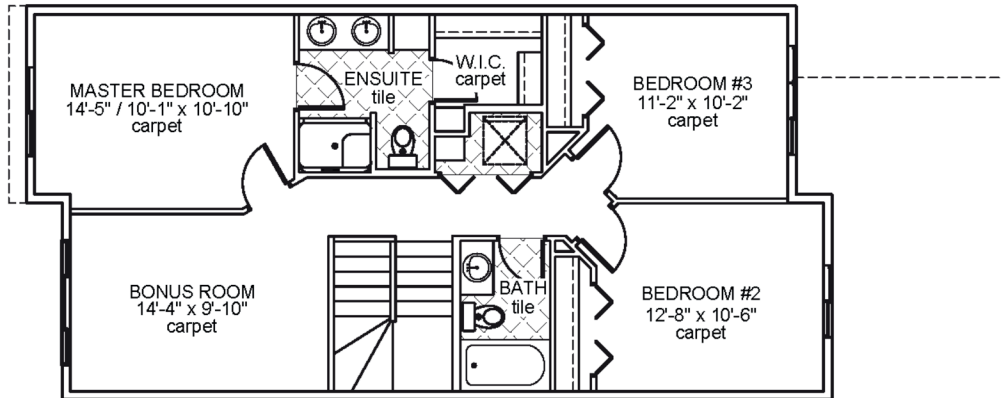

Dugenta VII

Job 2562-WB

221 Larch Crescent, Leduc

- 1,622 sqft
- 9'-1" Main Floor Ceiling Height
- Vinyl Plank throughout Main Floor
- Side Entrance
- Appliance Allowance
- Quartz Countertops in Kitchen & Bathrooms
- Tile in all Second Floor Bathrooms
- Stand-up Shower in Ensuite
- High Efficiency Furnace

Upper Floor Area: 891 sqft

Main Floor Area: 731 sqft

JOB 2562-WB - www.montorio.ca