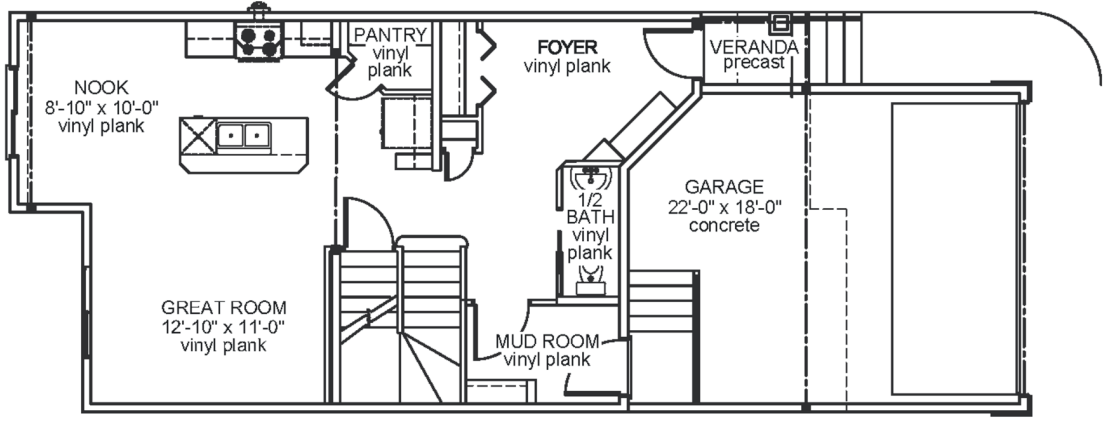

Dugenta VII

Job 2562-WB

221 Larch Crescent, Leduc

- 1,622 sqft
- 9'-1" Main Floor Ceiling Height
- Vinyl Plank throughout Main Floor
- Side Entrance
- Appliance Allowance
- Quartz Countertops in Kitchen & Bathrooms
- Tile in all Second Floor Bathrooms
- Stand-up Shower in Ensuite
- High Efficiency Furnace

Upper Floor Area: 891 sqft

Main Floor Area: 731 sqft

JOB 2562-WB - www.montorio.ca