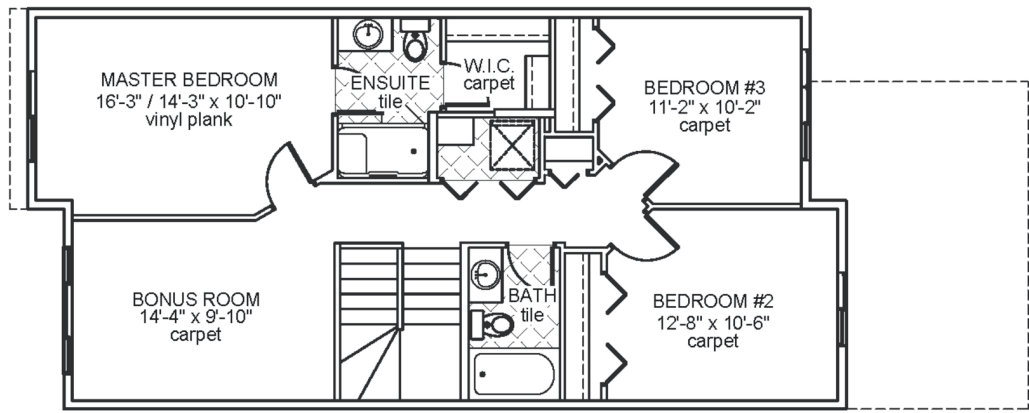

Dugenta VII

Job 2562-WB

221 Larch Crescent, Leduc

- 1,622 sqft
- 9'-1" Main Floor Ceiling Height
- Vinyl Plank throughout Main Floor
- Side Entrance
- Appliance Allowance
- Quartz Countertops in Kitchen & Bathrooms
- Tile in all Second Floor Bathrooms
- Stand-up Shower in Ensuite
- High Efficiency Furnace

Upper Floor Area: 891 sqft

Main Floor Area: 731 sqft

JOB 2562-WB - www.montorio.ca