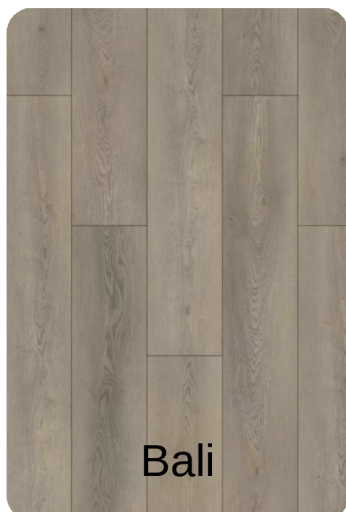

VISUAL COLOUR BOARD

rev.: Dec. 16, 2024

JOB 2561-WB

CABINETS

Fashion Grey

ISLAND

Fashion Grey

WALLS

Dove's Wing

DOORS & TRIM

Dove's Wing

COUNTERTOPS

Lima

BACKSPLASH

Marlow Cloud Matte 3x12

FLOOR TILE

Burlingstone Light Grey 12x12

VINYL PLANK

Bali

HANDLES

Black

Lighting Package: Bene Black

CARPET

Perfect Taupe