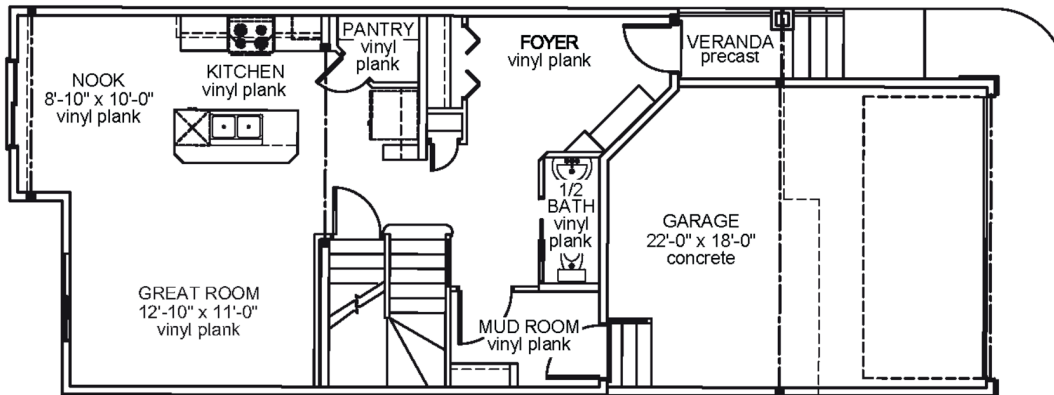

Dugenta VII

Job 2535-WB

225 Larch Crescent, Leduc

- 1,633 sqft
- 9'-1" Main Floor Ceiling Height
- Vinyl Plank throughout Main Floor
- Side Entrance
- Appliance Allowance
- Quartz Countertops in Kitchen & Bathrooms
- Tile in all Second Floor Bathrooms
- Stand-up Shower in Ensuite
- High Efficiency Furnace

Upper Floor Area: 891 sqft

Main Floor Area: 742 sqft

JOB 2535-WB - www.montorio.ca