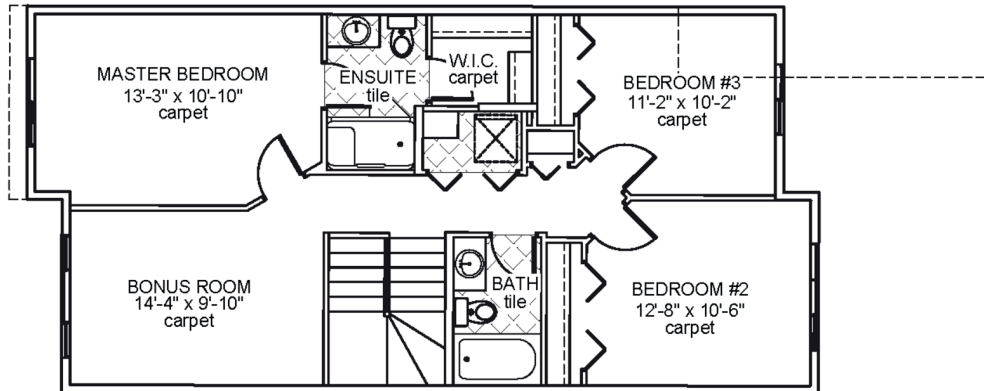

Dugenta VII

Job 2535-WB

225 Larch Crescent, Leduc

- 1,633 sqft
- 9'-1" Main Floor Ceiling Height
- Vinyl Plank throughout Main Floor
- Side Entrance
- Appliance Allowance
- Quartz Countertops in Kitchen & Bathrooms
- Tile in all Second Floor Bathrooms
- Stand-up Shower in Ensuite
- High Efficiency Furnace

Upper Floor Area: 891 sqft

Main Floor Area: 742 sqft

JOB 2535-WB - www.montorio.ca