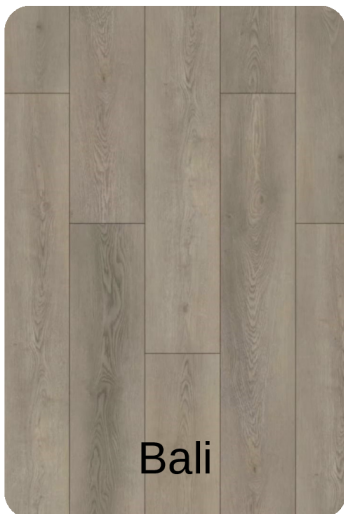

BACKSPLASH

FLOOR TILE

VINYL PLANK

HANDLES

CARPET

Lighting Package: Bene Black

****DISCLAIMER:** All images are for illustrative purposes only. Colours on images may vary subject to screen or printer used. Images will not be exactly representative of actual product/colour installed. Refer to manufacturer's physical samples for the closest approximation to installed product/colour. If any information on this sheet conflicts with the Interior Colour Chart in Joist, then the Interior Colour Chart in Joist will take precedence. Please see the Interior Colour Chart in Joist for specific Manufacturers, Styles, and Colour Codes.**