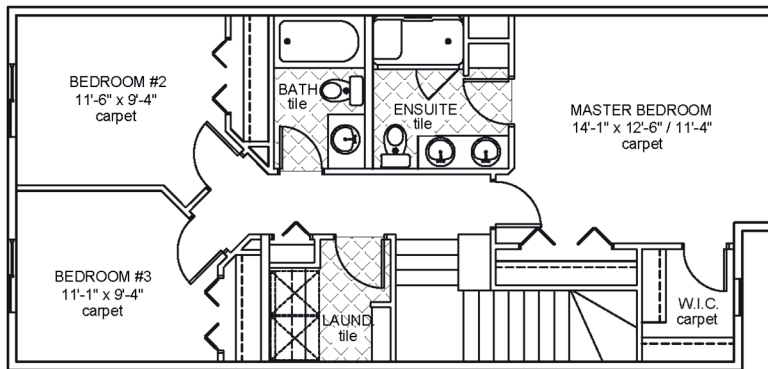

Ravello I

Job 2547-MC

6328 - 175 Ave NW

- 1,608 sqft
- 9'-1" Main Floor Ceiling Height
- Bedroom & Full Bath on Main Floor
- Side Entrance
- Appliance Allowance
- Quartz Countertops in Kitchen & Bathrooms
- Tile in all Second Floor Bathrooms
- Stand-up Shower in Ensuite
- High Efficiency Furnace

Upper Floor Area: 796 sqft

Main Floor Area: 835 sqft

JOB 2547-MC - www.montorio.ca - 780-250-0212