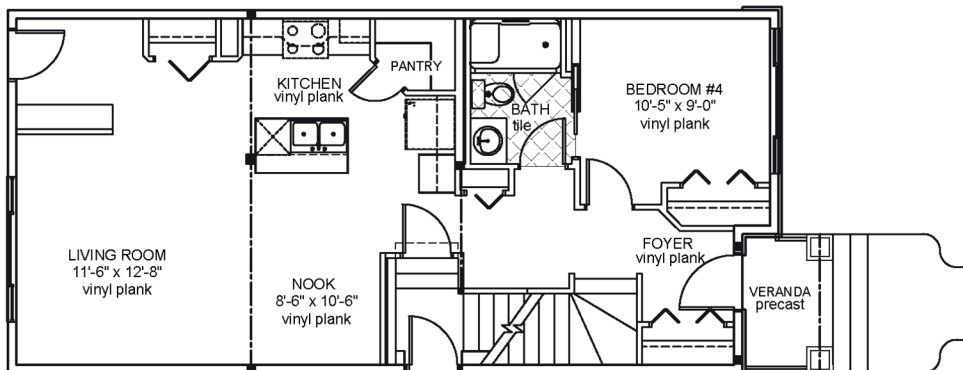

Ravello I

Job 2547-MC

6328 - 175 Ave NW

- 1,608 sqft
- 9'-1" Main Floor Ceiling Height
- Bedroom & Full Bath on Main Floor
- Side Entrance
- Appliance Allowance
- Quartz Countertops in Kitchen & Bathrooms
- Tile in all Second Floor Bathrooms
- Stand-up Shower in Ensuite
- High Efficiency Furnace

Upper Floor Area: 796 sqft

Main Floor Area: 835 sqft

JOB 2547-MC - www.montorio.ca - 780-250-0212