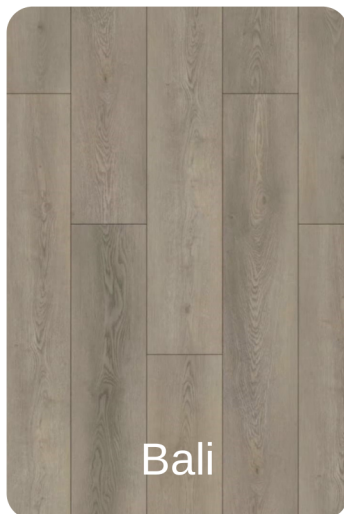

VISUAL COLOUR BOARD

JOB 2442-FW

CABINETS

Vanilla

ISLAND

Vanilla

WALLS

Dove's Wing

DOORS & TRIM

Dove's Wing

COUNTERTOPS

Monarch

BACKSPLASH

Vitruvian Grey Glossy 4x12 (Stacked)

FLOOR TILE

Capri White 13x13

VINYL PLANK

Bali

HANDLES

Dark Chrome

CARPET

Steel

If any information on this sheet conflicts with the Interior Colour Chart in Joist, then the Interior Colour Chart in Joist will take precedence. Please see the Interior Colour Chart in Joist for specific Manufacturers, Styles, and Colour Codes.