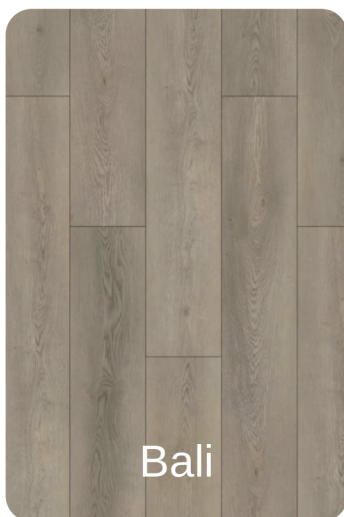

## JOB 2459-T0

---

CABINETS

ISLAND

WALLS

DOORS & TRIM

COUNTERTOPS

BACKSPLASH

FLOOR TILE

VINYL PLANK

HANDLES

CARPET

\*\*If any information on this sheet conflicts with the Interior Colour Chart in Joist, then the Interior Colour Chart in Joist will take precedence.  
Please see the Interior Colour Chart in Joist for specific Manufacturers, Styles, and Colour Codes.\*\*