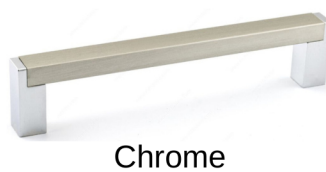

VISUAL COLOUR BOARD

JOB 2459-T0

HANDLES

**If any information on this sheet conflicts with the Interior Colour Chart in Joist, then the Interior Colour Chart in Joist will take precedence.
Please see the Interior Colour Chart in Joist for specific Manufacturers, Styles, and Colour Codes.**