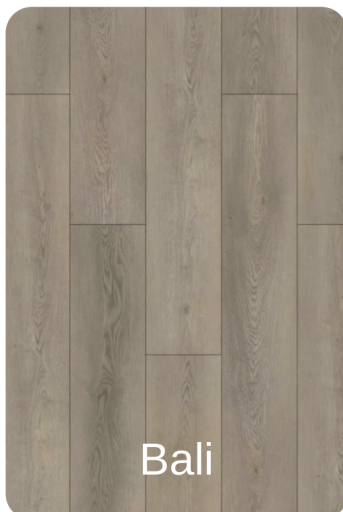

DOORS & TRIM

Dove's Wing

COUNTERTOPS

Lima

BACKSPLASH

Sempre White Gloss 8x20

FLOOR TILE

Graniser Piaggio White 13x13

VINYL PLANK

Bali

HANDLES

Chrome

CARPET

Tree Bark

If any information on this sheet conflicts with the Interior Colour Chart in Joist, then the Interior Colour Chart in Joist will take precedence. Please see the Interior Colour Chart in Joist for specific Manufacturers, Styles, and Colour Codes.