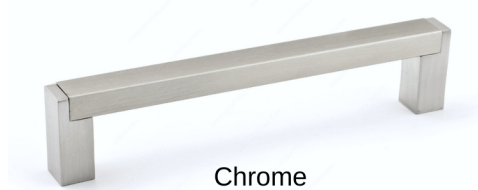

VISUAL COLOUR BOARD

rev.: May 1, 2024

JOB 2472-FW

CABINET TOPS

Willow

CABINET BOTTOMS, ISLAND, & VANITIES

Charcoal

WALLS

Summit

DOORS & TRIM

Summit

COUNTERTOPS

Snowflake

BACKSPLASH

Vitruvian White Glossy 4x12

FLOOR TILE

Capri White 13x13

VINYL PLANK

Bali

HANDLES

Chrome

Lighting Package: Avanti Brushed Nickel

CARPET

Steel