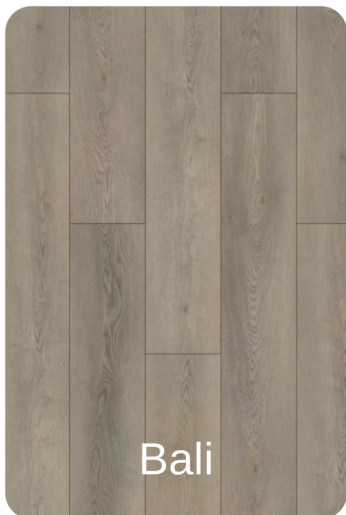

VISUAL COLOUR BOARD

rev.: May 1, 2024

JOB 2472-FW

CABINET TOPS

Willow

CABINET BOTTOMS, ISLAND, & VANITIES

Charcoal

WALLS

Summit

DOORS & TRIM

Summit

COUNTERTOPS

Snowflake

BACKSPLASH

Vitruvian White Glossy 4x12

FLOOR TILE

Capri White 13x13

VINYL PLANK

Bali

HANDLES

Chrome

Lighting Package: Avanti Brushed Nickel

CARPET

Steel