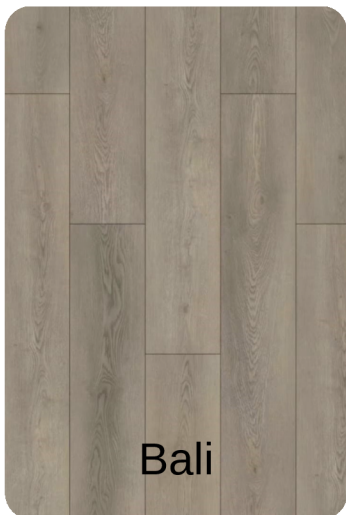

VISUAL COLOUR BOARD

rev.: Jul. 31, 2024

JOB 2502-MC

CABINET TOPS

Willow

CABINET BOTTOMS, ISLAND, & VANITIES

Charcoal

WALLS

Summit

DOORS & TRIM

Summit

COUNTERTOPS

Snowflake

BACKSPLASH

Marlow Cloud Matte 3x12

FLOOR TILE

Bianco 13x13

VINYL PLANK

Bali

HANDLES

Chrome

Lighting Package: Bene Brushed Nickel

CARPET

Perfect Taupe