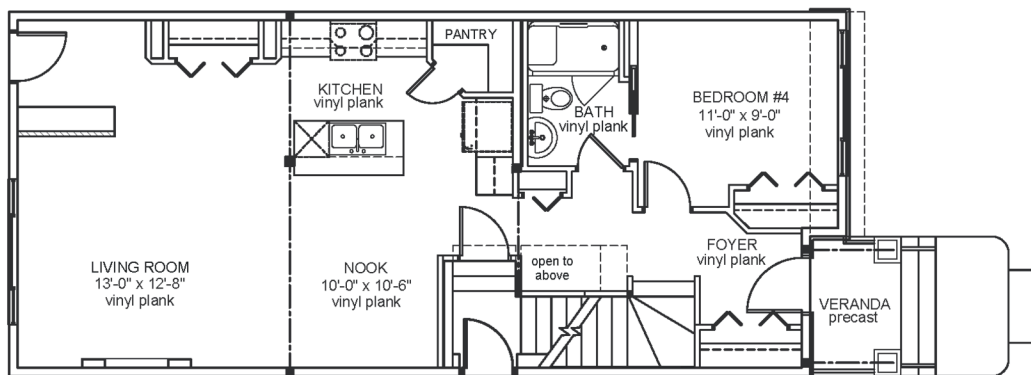

# Ravello I

**Job 2502-MC**

**6304 - 175 Avenue NW**

- 1,747 sqft
- 9'-1" Main Floor Ceiling Height
- Vinyl Plank throughout Main Floor
- Side Entrance
- Appliance Allowance
- Bedroom & Full Bath on Main Floor
- Electric Fireplace in Great Room
- Quartz Countertops in Kitchen & Bathrooms
- Tile in all Second Floor Bathrooms
- Stand-up Shower in Ensuite
- Triple Pane Windows
- High Efficiency Furnace

Upper Floor Area: 842 sqft

Main Floor Area: 905 sqft

JOB 2502-MC - [www.montorio.ca](http://www.montorio.ca) - 780-250-0212