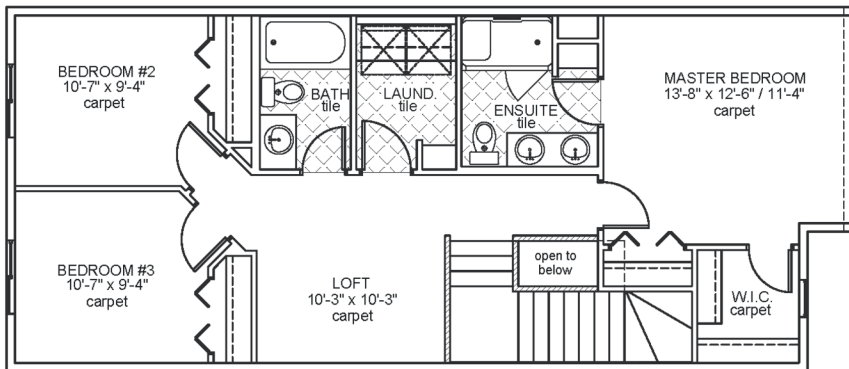

# Ravello I

**Job 2502-MC**

**6304 - 175 Avenue NW**

- 1,747 sqft
- 9'-1" Main Floor Ceiling Height
- Vinyl Plank throughout Main Floor
- Side Entrance
- Appliance Allowance
- Bedroom & Full Bath on Main Floor
- Electric Fireplace in Great Room
- Quartz Countertops in Kitchen & Bathrooms
- Tile in all Second Floor Bathrooms
- Stand-up Shower in Ensuite
- Triple Pane Windows
- High Efficiency Furnace

Upper Floor Area: 842 sqft

Main Floor Area: 905 sqft

JOB 2502-MC - [www.montorio.ca](http://www.montorio.ca) - 780-250-0212