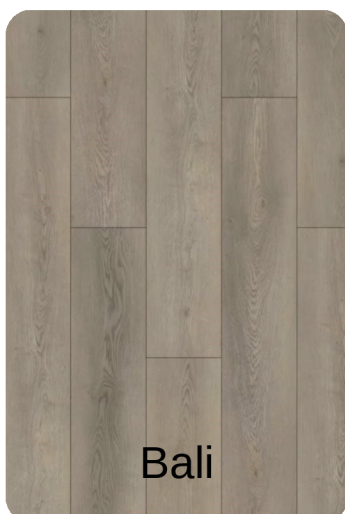

VISUAL COLOUR BOARD

rev.: Jul. 31, 2024

JOB 2501-MC

CABINETS

ISLAND

WALLS

DOORS & TRIM

COUNTERTOPS

BACKSPLASH

FLOOR TILE

VINYL PLANK

HANDLES

Lighting Package: Bene Brushed Nickel

CARPET

****DISCLAIMER:** All images are for illustrative purposes only. Colours on images may vary subject to screen or printer used. Images will not be exactly representative of actual product/colour installed. Refer to manufacturer's physical samples for the closest approximation to installed product/colour. If any information on this sheet conflicts with the Interior Colour Chart in Joist, then the Interior Colour Chart in Joist will take precedence. Please see the Interior Colour Chart in Joist for specific Manufacturers, Styles, and Colour Codes.**