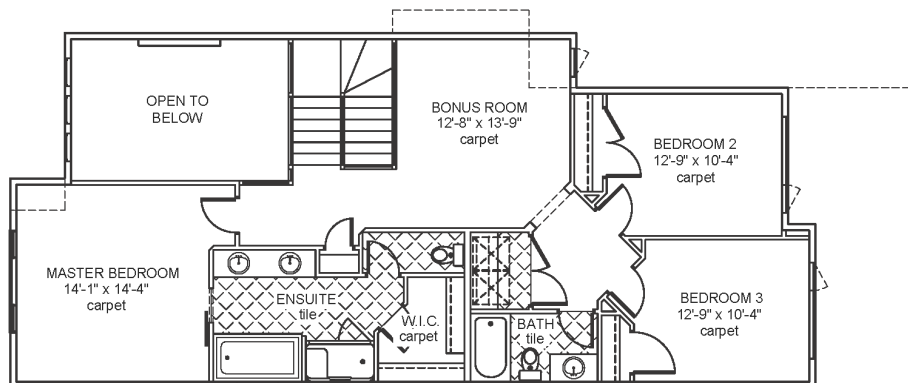

Salerno I

Job 2455-MC

6335 - 175 Avenue NW

2,217 Sq.Ft.

9'-1" Main Floor Ceiling Height

Vinyl Plank throughout Main Floor

Quartz Countertops in Kitchen & Bathrooms

Tile in all Second Floor Bathrooms

Appliance Allowance

Smart Home Security System

Side Entrance

Bedroom & Full Bath on Main Floor

Stand-up Shower in Ensuite

Drop-in Tub in Ensuite

Railing Throughout

Electric Fireplace in Great Room

Moderna II Finishing Package

Amenity Lot: Backing onto Reserve/Treeline

Upper Floor Area: 1167 sqft

Main Floor Area: 1051 sqft