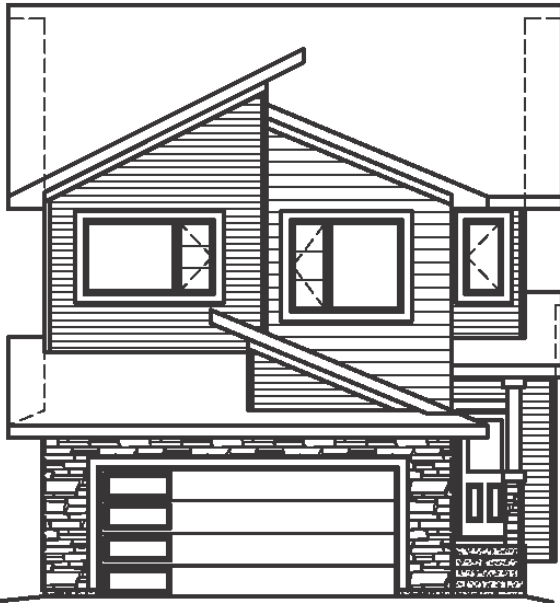

Salerno I

Job 2455-MC

6335 - 175 Avenue NW

2,217 Sq.Ft.

9'-1" Main Floor Ceiling Height

Vinyl Plank throughout Main Floor

Quartz Countertops in Kitchen & Bathrooms

Tile in all Second Floor Bathrooms

Appliance Allowance

Smart Home Security System

Side Entrance

Bedroom & Full Bath on Main Floor

Stand-up Shower in Ensuite

Drop-in Tub in Ensuite

Railing Throughout

Electric Fireplace in Great Room