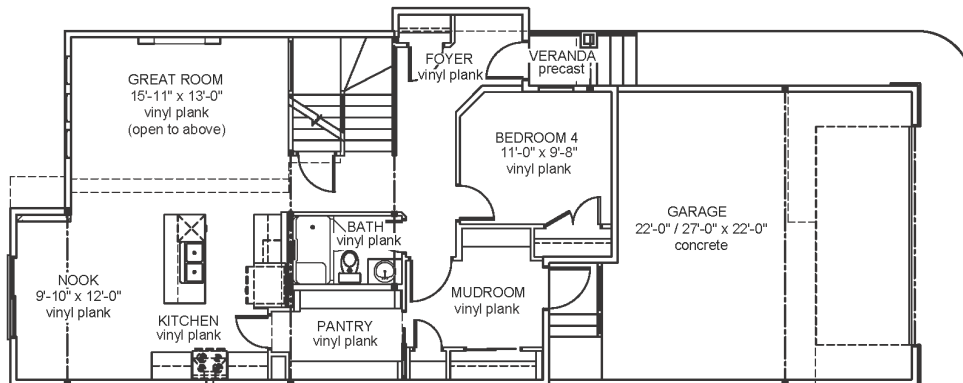

Salerno I

Job 2455-MC

6335 - 175 Avenue NW

2,217 Sq.Ft.

9'-1" Main Floor Ceiling Height

Vinyl Plank throughout Main Floor

Quartz Countertops in Kitchen & Bathrooms

Tile in all Second Floor Bathrooms

Appliance Allowance

Smart Home Security System

Side Entrance

Bedroom & Full Bath on Main Floor

Stand-up Shower in Ensuite

Drop-in Tub in Ensuite

Railing Throughout

Electric Fireplace in Great Room

Moderna II Finishing Package

Amenity Lot: Backing onto Reserve/Treeline

Upper Floor Area: 1167 sqft

Main Floor Area: 1051 sqft