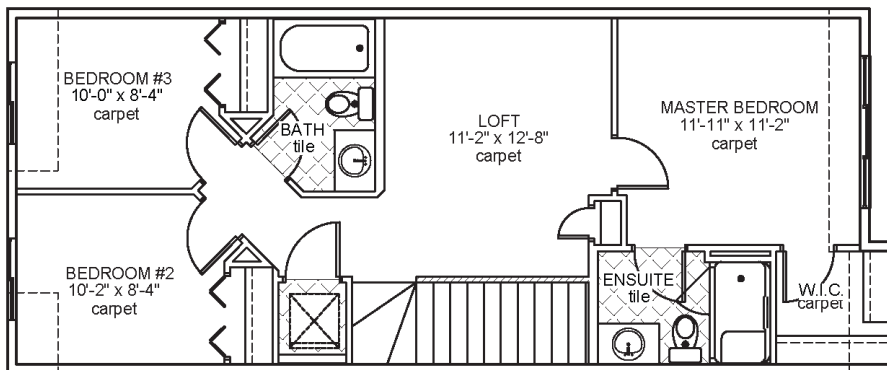

Novara III

Job 2462-MC

6320 - 175 Avenue NW

1,433 Sq.Ft.

9'-1" Main Floor Ceiling Height

Vinyl Plank throughout Main Floor

Side Entrance

Appliance Allowance

Quartz Countertops in Kitchen & Bathrooms

Tile in all Second Floor Bathrooms

Stand-up Shower in Ensuite

Upper Floor Area: 728 sqft

Main Floor Area: 705 sqft