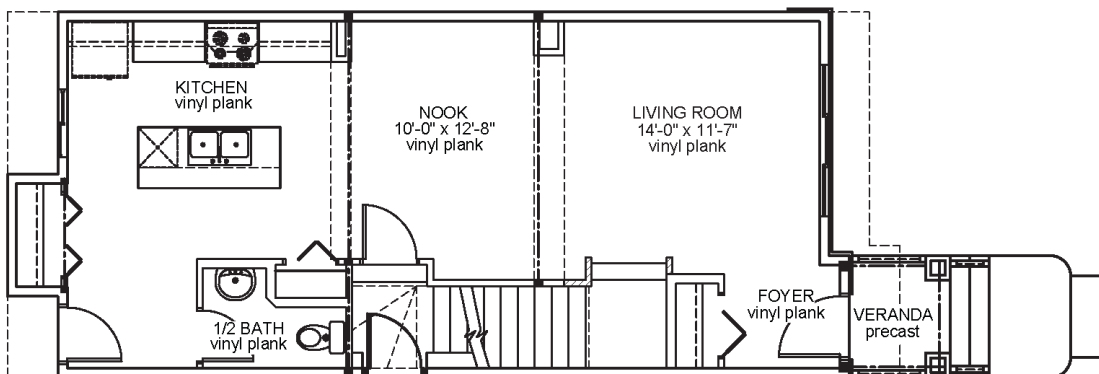

Novara III

Job 2462-MC

6320 - 175 Avenue NW

1,433 Sq.Ft.

9'-1" Main Floor Ceiling Height

Vinyl Plank throughout Main Floor

Side Entrance

Appliance Allowance

Quartz Countertops in Kitchen & Bathrooms

Tile in all Second Floor Bathrooms

Stand-up Shower in Ensuite

Upper Floor Area: 728 sqft

Main Floor Area: 705 sqft