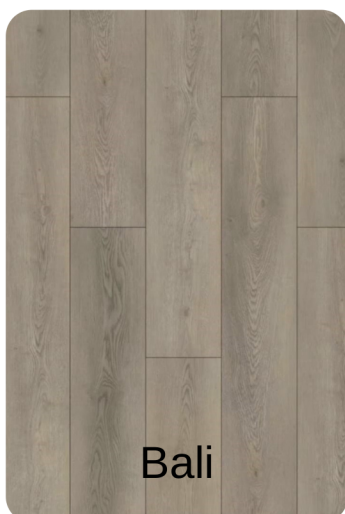

VISUAL COLOUR BOARD

rev.: Apr. 10. 2024

JOB 2476-T0

CABINETS

ISLAND

WALLS

DOORS & TRIM

COUNTERTOPS

BACKSPLASH

FLOOR TILE

VINYL PLANK

HANDLES

Lighting Package: Bene Brushed Nickel

CARPET

****DISCLAIMER:** All images are for illustrative purposes only. Colours on images may vary subject to screen or printer used. Images will not be exactly representative of actual product/colour installed. Refer to manufacturer's physical samples for the closest approximation to installed product/colour. If any information on this sheet conflicts with the Interior Colour Chart in Joist, then the Interior Colour Chart in Joist will take precedence. Please see the Interior Colour Chart in Joist for specific Manufacturers, Styles, and Colour Codes.**