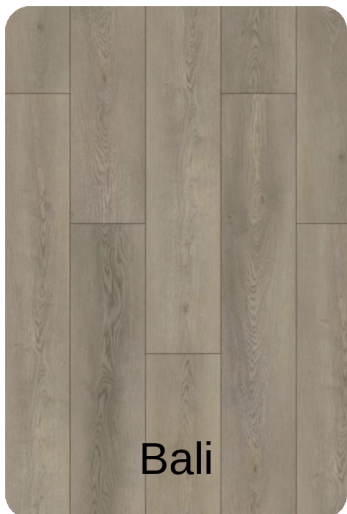

VISUAL COLOUR BOARD

rev.: Nov. 21, 2024

JOB 2534-WB

CABINETS

ISLAND/VANITIES

WALLS

DOORS & TRIM

COUNTERTOPS

BACKSPLASH

FLOOR TILE

VINYL PLANK

HANDRAIL

HANDLES

CARPET

Lighting Package: Bene Black

****DISCLAIMER:** All images are for illustrative purposes only. Colours on images may vary subject to screen or printer used. Images will not be exactly representative of actual product/colour installed. Refer to manufacturer's physical samples for the closest approximation to installed product/colour. If any information on this sheet conflicts with the Interior Colour Chart in Joist, then the Interior Colour Chart in Joist will take precedence. Please see the Interior Colour Chart in Joist for specific Manufacturers, Styles, and Colour Codes.**