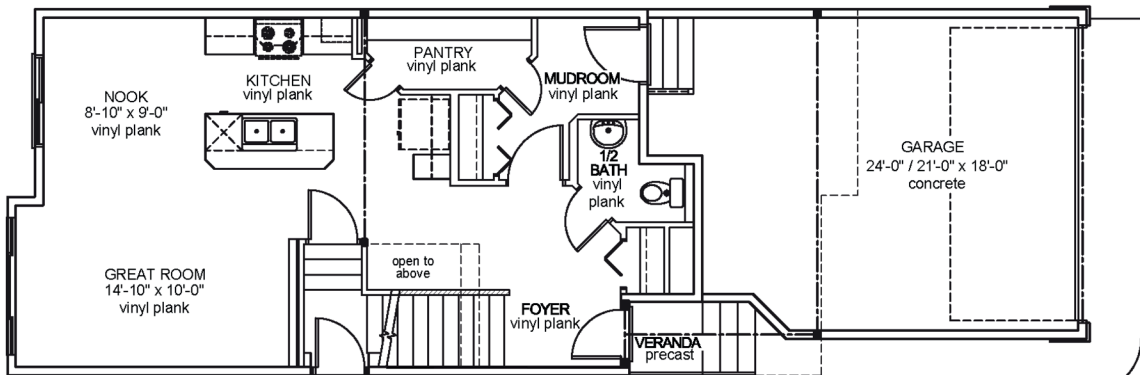

Camerano II

Job 2534-WB

227 Larch Crescent, Leduc

- 1,545 sqft
- 9'-1" Main Floor Ceiling Height
- Vinyl Plank throughout Main Floor
- Side Entrance
- Appliance Allowance
- Quartz Countertops in Kitchen & Bathrooms
- Tile in all Second Floor Bathrooms
- Stand-up Shower in Ensuite
- High Efficiency Furnace

Upper Floor Area: 840 sqft

Main Floor Area: 705 sqft

JOB 2534-WB- www.montorio.ca