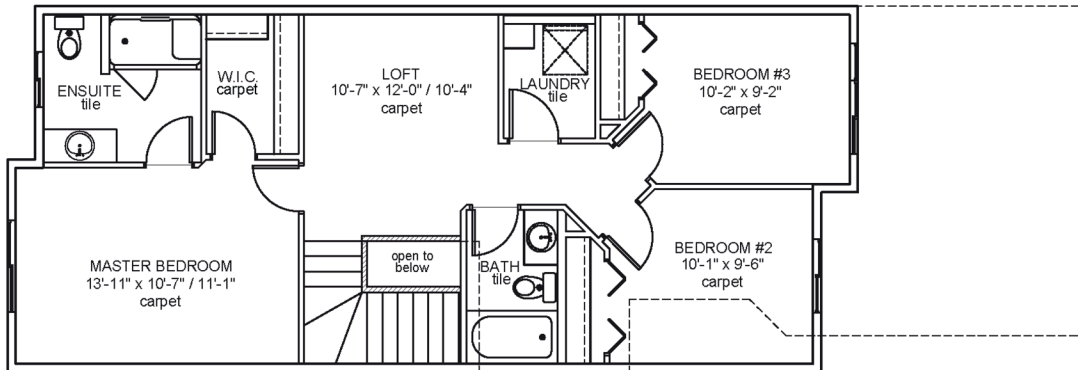

Camerano II

Job 2534-WB

227 Larch Crescent, Leduc

- 1,545 sqft
- 9'-1" Main Floor Ceiling Height
- Vinyl Plank throughout Main Floor
- Side Entrance
- Appliance Allowance
- Quartz Countertops in Kitchen & Bathrooms
- Tile in all Second Floor Bathrooms
- Stand-up Shower in Ensuite
- High Efficiency Furnace

Upper Floor Area: 840 sqft

Main Floor Area: 705 sqft

JOB 2534-WB- www.montorio.ca