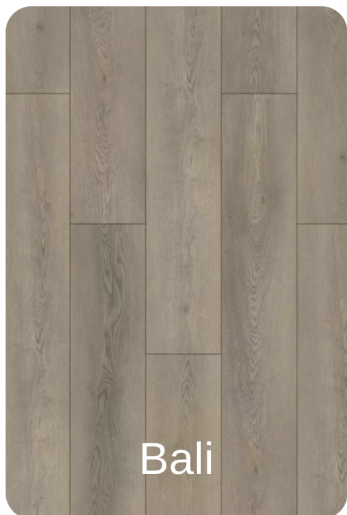

VISUAL COLOUR BOARD

JOB 2484-FW

CABINETS

ISLAND

WALLS

DOORS & TRIM

COUNTERTOPS

BACKSPLASH

FLOOR TILE

VINYL PLANK

VINYL PLANK

Chrome

Lighting Package: Bene Black

CARPET

Steel

****DISCLAIMER:** All images are for illustrative purposes only. Colours on images may vary subject to screen or printer used. Images will not be exactly representative of actual product/colour installed. Refer to manufacturer's physical samples for the closest approximation to installed product/colour. If any information on this sheet conflicts with the Interior Colour Chart in Joist, then the Interior Colour Chart in Joist will take precedence. Please see the Interior Colour Chart in Joist for specific Manufacturers, Styles, and Colour Codes.**