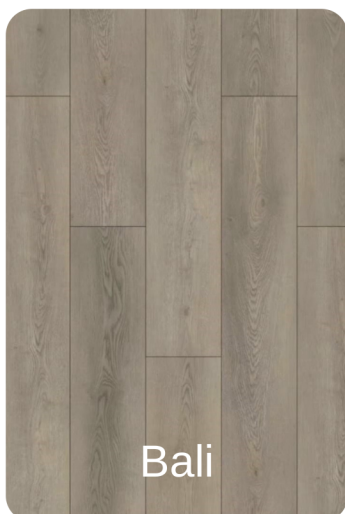

VISUAL COLOUR BOARD

JOB 2483-FW

CABINETS

Monaco/Verismo

ISLAND

Monaco/Verismo

WALLS

Dove's Wing

DOORS & TRIM

Dove's Wing

COUNTERTOPS

Snowflake

BACKSPLASH

Sempre White Gloss 8x20

FLOOR TILE

Graniser Piaggio White 13x13

VINYL PLANK

Bali

HANDLES

Chrome

Lighting Package: Bene Brushed Nickel

CARPET

Tree Bark

****DISCLAIMER:** All images are for illustrative purposes only. Colours on images may vary subject to screen or printer used. Images will not be exactly representative of actual product/colour installed. Refer to manufacturer's physical samples for the closest approximation to installed product/colour. If any information on this sheet conflicts with the Interior Colour Chart in Joist, then the Interior Colour Chart in Joist will take precedence. Please see the Interior Colour Chart in Joist for specific Manufacturers, Styles, and Colour Codes.**