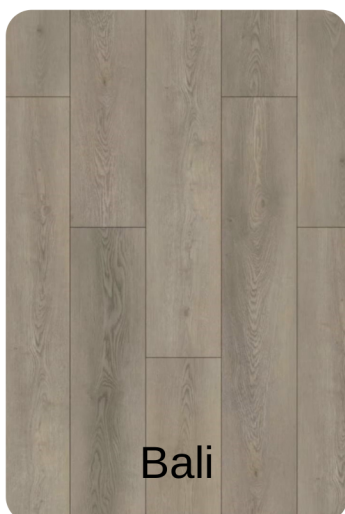

VISUAL COLOUR BOARD

rev.: Apr. 10. 2024

JOB 2482-FW

CABINETS

ISLAND

WALLS

DOORS & TRIM

COUNTERTOPS

BACKSPLASH

FLOOR TILE

VINYL PLANK

HANDLES

Lighting Package: Bene Brushed Nickel

CARPET

****DISCLAIMER:** All images are for illustrative purposes only. Colours on images may vary subject to screen or printer used. Images will not be exactly representative of actual product/colour installed. Refer to manufacturer's physical samples for the closest approximation to installed product/colour. If any information on this sheet conflicts with the Interior Colour Chart in Joist, then the Interior Colour Chart in Joist will take precedence. Please see the Interior Colour Chart in Joist for specific Manufacturers, Styles, and Colour Codes.**