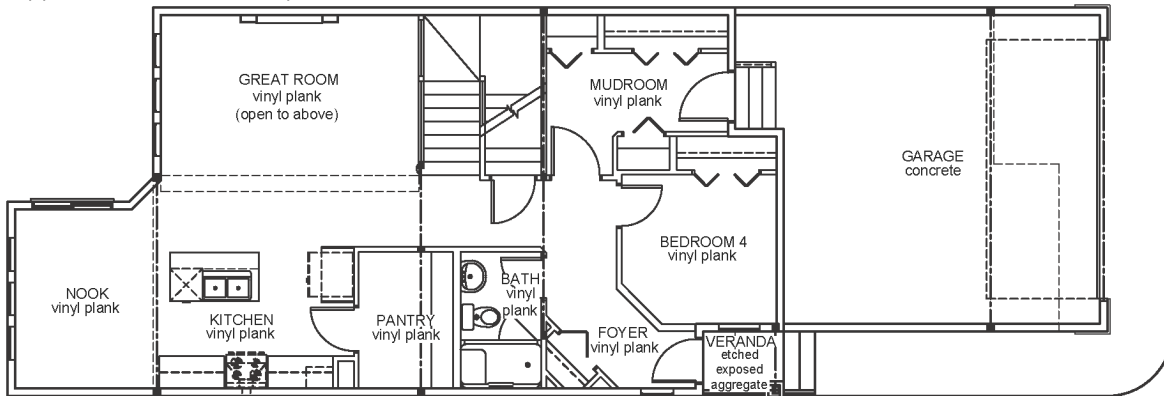

Salerno III

Job 2450-FW

24 Kiwyck Link - Spruce Grove

2,001 Sq.Ft.

9'-1" Main Floor Ceiling Height

Vinyl Plank throughout Main Floor

Quartz Countertops in Kitchen & Bathrooms

Tile in all Second Floor Bathrooms

Appliance Allowance

Smart Home Security System

Bedroom & Full Bath on Main Floor

Electric Fireplace in Great Room

Side Entrance

Drop-in Tub & Stand-up Shower in Ensuite

Upper Floor Area: 998 sqft

Main Floor Area: 1003 sqft