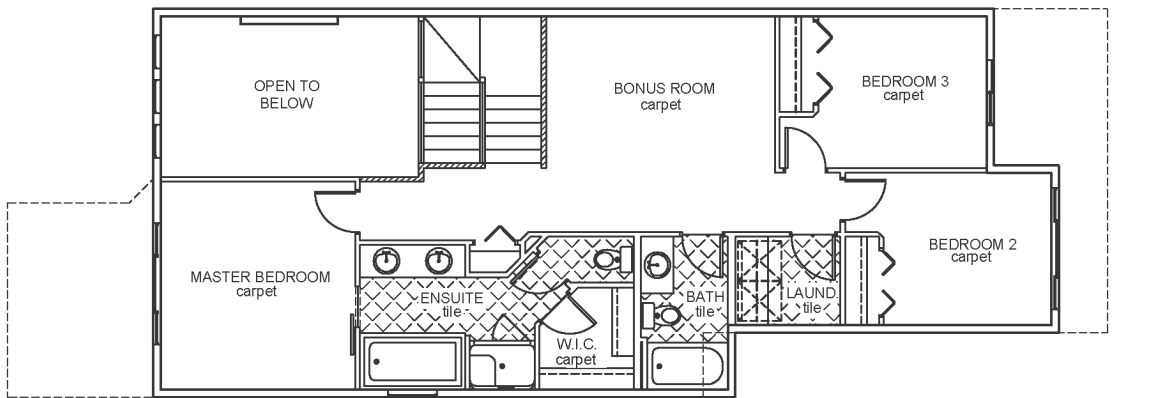

Salerno III

Job 2450-FW

24 Kiwyck Link - Spruce Grove

2,001 Sq.Ft.

9'-1" Main Floor Ceiling Height

Vinyl Plank throughout Main Floor

Quartz Countertops in Kitchen & Bathrooms

Tile in all Second Floor Bathrooms

Appliance Allowance

Smart Home Security System

Bedroom & Full Bath on Main Floor

Electric Fireplace in Great Room

Side Entrance

Drop-in Tub & Stand-up Shower in Ensuite

Upper Floor Area: 998 sqft

Main Floor Area: 1003 sqft