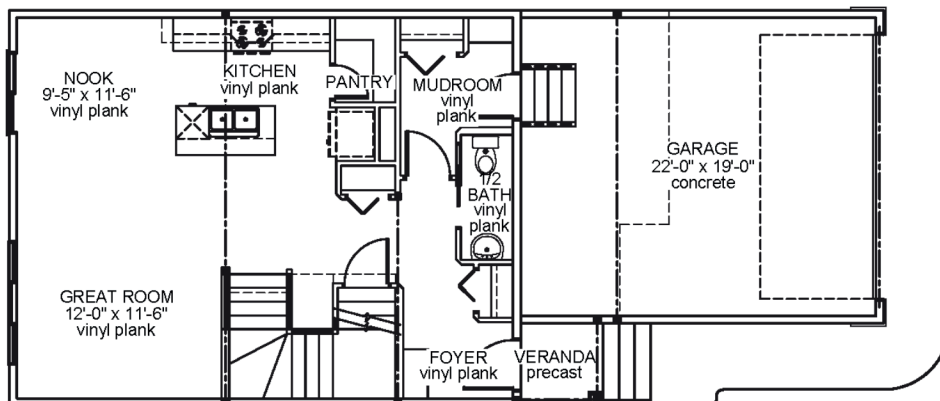

Portofino I

Job 2479-TO

3721 - 42 Avenue, Beaumont

1,569 sqft

9'-1" Main Floor Ceiling Height

Vinyl Plank throughout Main Floor

Side Entrance

Smart Home Security System

Appliance Allowance

Quartz Countertops in Kitchen & Bathrooms

Railing Throughout

Tile in all Second Floor Bathrooms

Stand-up Shower in Ensuite

Upper Floor Area: 825 sqft

Main Floor Area: 744 sqft