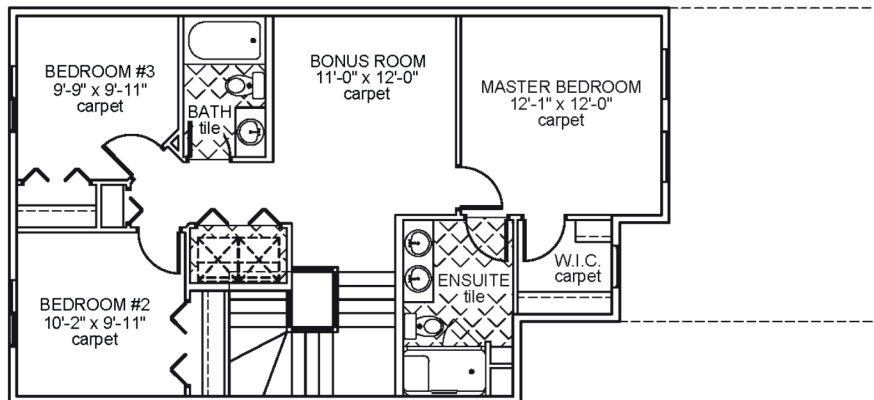

Portofino I

Job 2479-TO

3721 - 42 Avenue, Beaumont

1,569 sqft

9'-1" Main Floor Ceiling Height

Vinyl Plank throughout Main Floor

Side Entrance

Smart Home Security System

Appliance Allowance

Quartz Countertops in Kitchen & Bathrooms

Railing Throughout

Tile in all Second Floor Bathrooms

Stand-up Shower in Ensuite

Upper Floor Area: 825 sqft

Main Floor Area: 744 sqft