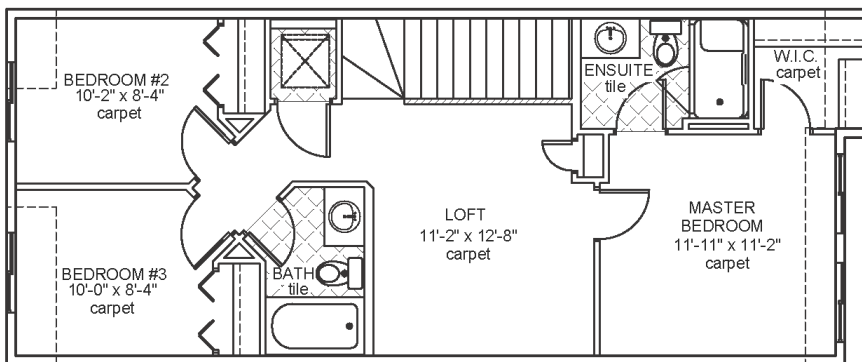

Novara III

Job 2460-TO

3712 - 42 Ave., Beaumont

1,433 sqft

9'-1" Main Floor Ceiling Height

Vinyl Plank throughout Main Floor

Side Entrance

Appliance Allowance

Quartz Countertops in Kitchen & Bathrooms

Tile in all Second Floor Bathrooms

Stand-up Shower in Ensuite

Upper Floor Area: 728 sqft

Main Floor Area: 705 sqft