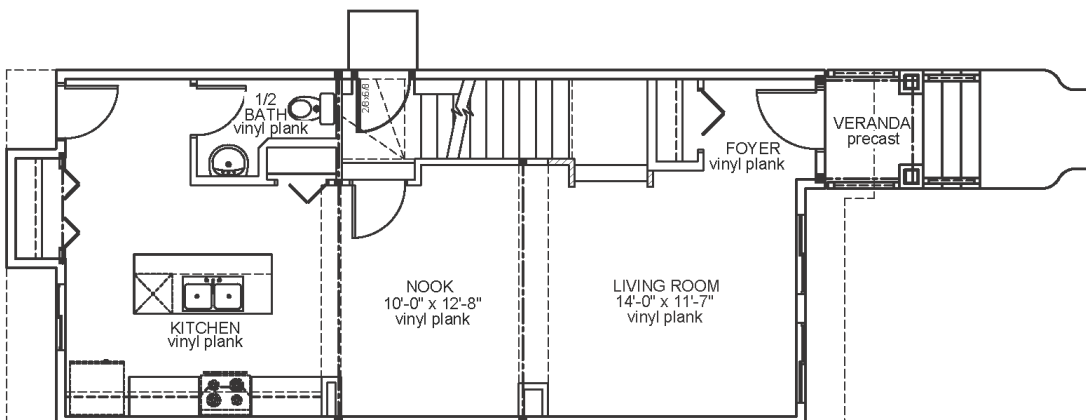

Novara III

Job 2460-TO

3712 - 42 Ave., Beaumont

1,433 sqft

9'-1" Main Floor Ceiling Height

Vinyl Plank throughout Main Floor

Side Entrance

Appliance Allowance

Quartz Countertops in Kitchen & Bathrooms

Tile in all Second Floor Bathrooms

Stand-up Shower in Ensuite

Upper Floor Area: 728 sqft

Main Floor Area: 705 sqft