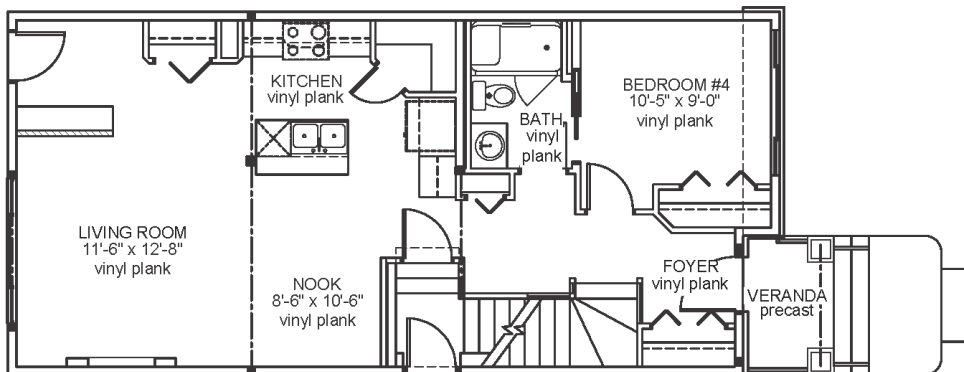

# Ravello I

**Job 2463-MC**

**6316 - 175 Avenue NW**

- 1,610 Sq.Ft.
- 9'-1" Main Floor Ceiling Height
- Vinyl Plank throughout Main Floor
- Side Entrance
- Appliance Allowance
- Quartz Countertops in Kitchen & Bathrooms
- Tile in all Second Floor Bathrooms
- Stand-up Shower in Ensuite
- Smart Home Security System
- Electric Fireplace in Great Room
- Bedroom & Full Bath on Main Floor
- Railing Throughout

Upper Floor Area: 775 sqft

Main Floor Area: 835 sqft