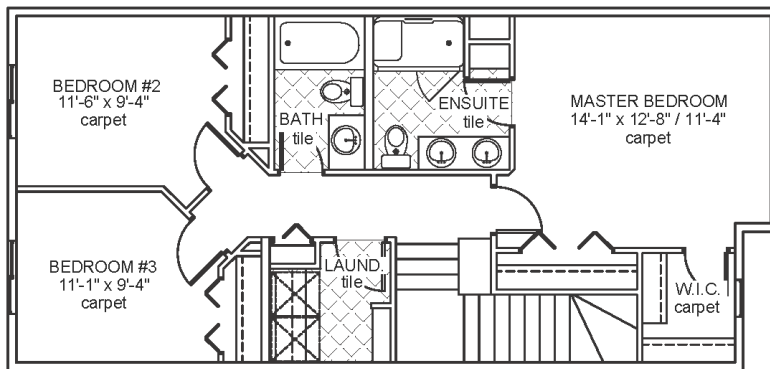

# Ravello I

**Job 2463-MC**

**6316 - 175 Avenue NW**

- 1,610 Sq.Ft.
- 9'-1" Main Floor Ceiling Height
- Vinyl Plank throughout Main Floor
- Side Entrance
- Appliance Allowance
- Quartz Countertops in Kitchen & Bathrooms
- Tile in all Second Floor Bathrooms
- Stand-up Shower in Ensuite
- Smart Home Security System
- Electric Fireplace in Great Room
- Bedroom & Full Bath on Main Floor
- Railing Throughout

Upper Floor Area: 775 sqft

Main Floor Area: 835 sqft