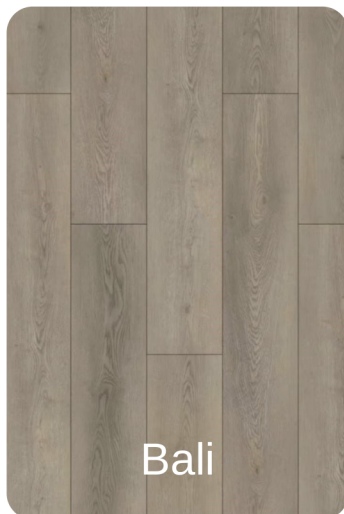

VISUAL COLOUR BOARD

JOB 2444-FW

CABINETS

ISLAND

WALLS

DOORS & TRIM

COUNTERTOPS

BACKSPLASH

FLOOR TILE

VINYL PLANK

HANDLES

Chrome

CARPET

If any information on this sheet conflicts with the Interior Colour Chart in Joist, then the Interior Colour Chart in Joist will take precedence. Please see the Interior Colour Chart in Joist for specific Manufacturers, Styles, and Colour Codes.