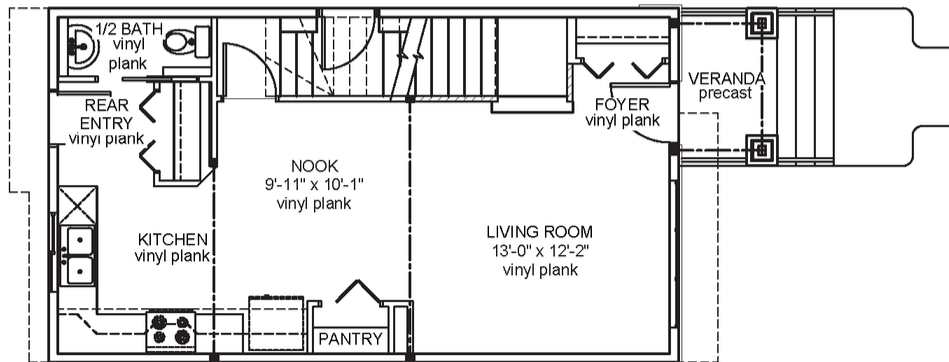

# Lazio I

**Job 2457-TO**

**3706 - 42 Avenue, Beaumont**

1,158 Sq.Ft.

9'-1" Main Floor Ceiling Height

Vinyl Plank throughout Main Floor

Quartz Countertops in Kitchen & Bathrooms

Tile in all Second Floor Bathrooms

Appliance Allowance

Side Entrance

Stand-up Shower in Ensuite

Upper Floor Area: 582 sqft

Main Floor Area: 576 sqft