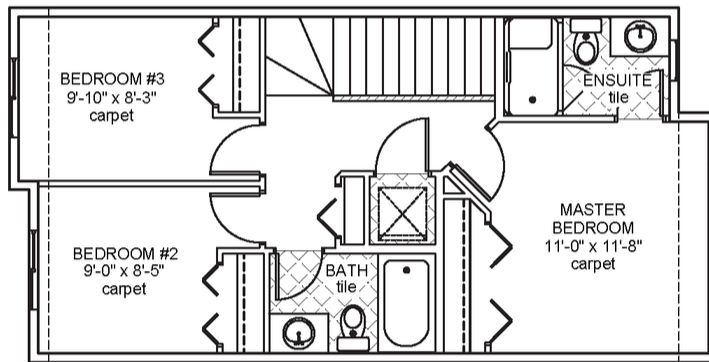

# Lazio I

**Job 2457-TO**

**3706 - 42 Avenue, Beaumont**

1,158 Sq.Ft.

9'-1" Main Floor Ceiling Height

Vinyl Plank throughout Main Floor

Quartz Countertops in Kitchen & Bathrooms

Tile in all Second Floor Bathrooms

Appliance Allowance

Side Entrance

Stand-up Shower in Ensuite

Upper Floor Area: 582 sqft

Main Floor Area: 576 sqft