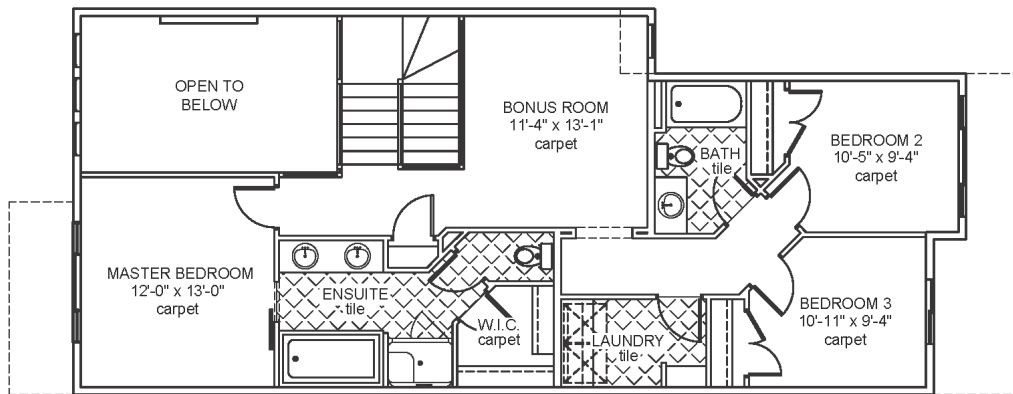

Salerno III

Job 2481-DM

93 Dansereau Way, Beaumont

- 1,937 Sq.Ft.
- 9'-1" Main Floor Ceiling Height
- Vinyl Plank throughout Main Floor
- Smart Home Security System
- Side Entrance
- Electric Fireplace in Great Room
- Appliance Allowance
- Bedroom & Full Bath on Main Floor
- Railing Throughout
- Quartz Countertops in Kitchen & Bathrooms
- Tile in all Second Floor Bathrooms
- Drop-in Tub in Ensuite
- Stand-up Shower in Ensuite
- Moderna II Finishing Package

Upper Floor Area: 1011 sqft

Main Floor Area: 926 sqft