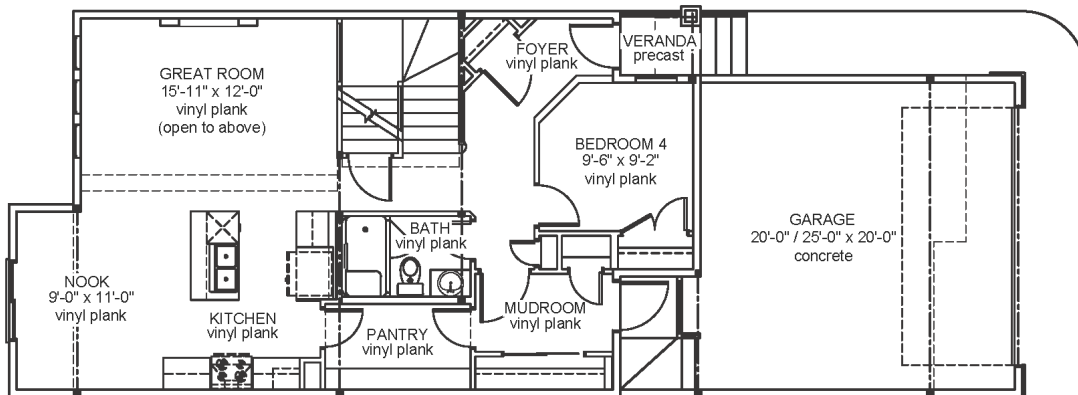

Salerno III

Job 2481-DM

93 Dansereau Way, Beaumont

- 1,937 Sq.Ft.
- 9'-1" Main Floor Ceiling Height
- Vinyl Plank throughout Main Floor
- Smart Home Security System
- Side Entrance
- Electric Fireplace in Great Room
- Appliance Allowance
- Bedroom & Full Bath on Main Floor
- Railing Throughout
- Quartz Countertops in Kitchen & Bathrooms
- Tile in all Second Floor Bathrooms
- Drop-in Tub in Ensuite
- Stand-up Shower in Ensuite
- Moderna II Finishing Package

Upper Floor Area: 1011 sqft

Main Floor Area: 926 sqft