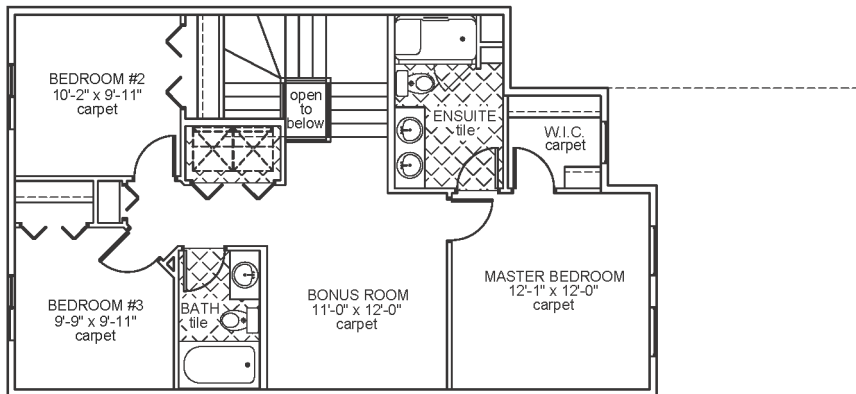

Portofino I

Job 2480-DM

95 Dansereau Way, Beaumont

1,569 sqft

9'-1" Main Floor Ceiling Height

Vinyl Plank throughout Main Floor

Quartz Countertops in Kitchen & Bathrooms

Tile in all Second Floor Bathrooms

Appliance Allowance

Smart Home Security System

Side Entrance

Stand-up Shower in Ensuite

Railing Throughout

Upper Floor Area: 825 sqft

Main Floor Area: 744 sqft