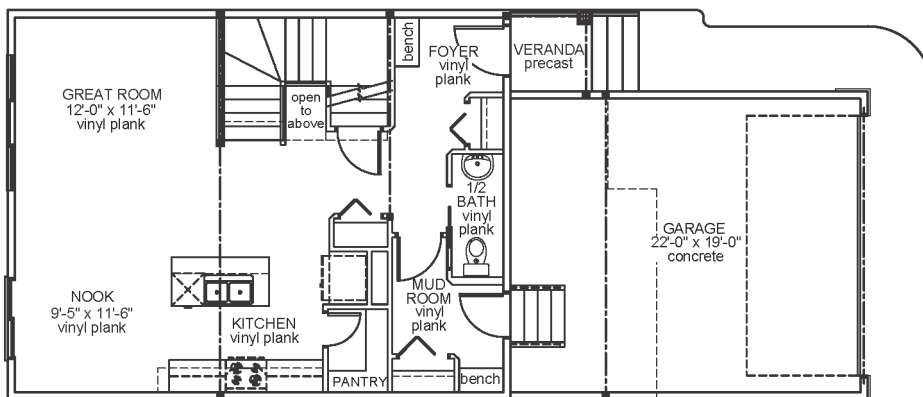

Portofino I

Job 2480-DM

95 Dansereau Way, Beaumont

1,569 sqft

9'-1" Main Floor Ceiling Height

Vinyl Plank throughout Main Floor

Quartz Countertops in Kitchen & Bathrooms

Tile in all Second Floor Bathrooms

Appliance Allowance

Smart Home Security System

Side Entrance

Stand-up Shower in Ensuite

Railing Throughout

Upper Floor Area: 825 sqft

Main Floor Area: 744 sqft