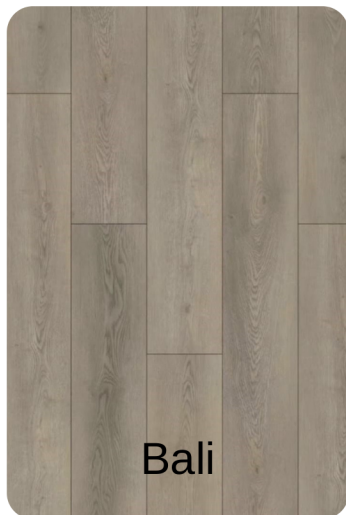

VISUAL COLOUR BOARD

JOB 2458-TO

CABINETS

ISLAND

WALLS

DOORS & TRIM

COUNTERTOPS

BACKSPLASH

FLOOR TILE

VINYL PLANK

VINYL PLANK

Chrome

CARPET

If any information on this sheet conflicts with the Interior Colour Chart in Joist, then the Interior Colour Chart in Joist will take precedence. Please see the Interior Colour Chart in Joist for specific Manufacturers, Styles, and Colour Codes.