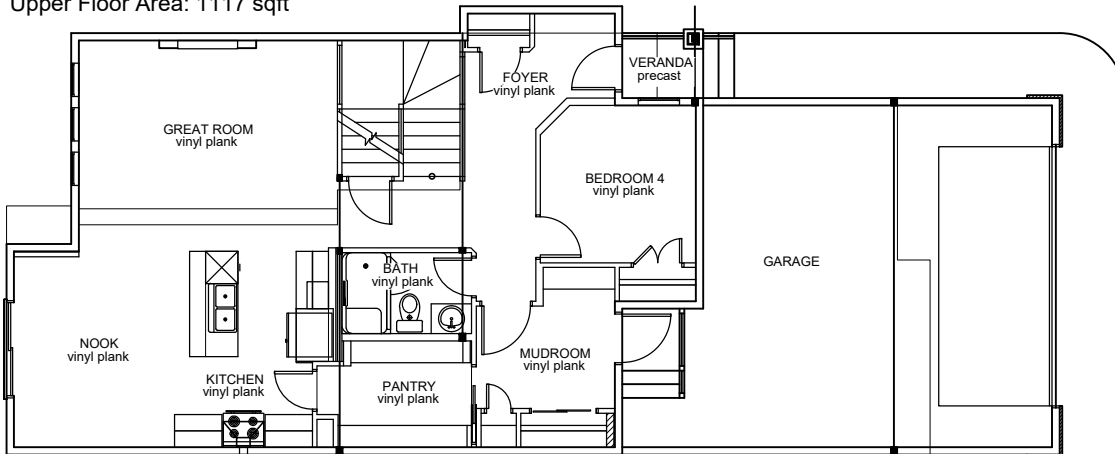

**Job # 2305**

**Salerno I: 2135ft<sup>2</sup>**

**1604 - 157 Street SW (Glenriding)**

- ✓ **9'-1" Main Floor Ceiling Height**
- ✓ **Vinyl Plank throughout Main Floor**
- ✓ **Quartz Countertops in Kitchen & Bathrooms**
- ✓ **Tile in all Second Floor Bathrooms**
- ✓ **Smart Home Security System**
- ✓ **Railing Throughout**
- ✓ **Side Entrance**
- ✓ **Main Floor Bedroom**
- ✓ **Main Floor Full Bathroom**
- ✓ **Moderna Finishing Package**
- ✓ **Appliance Allowance**

Upper Floor Area: 1117 sqft

Main Floor Area: 1018 sqft