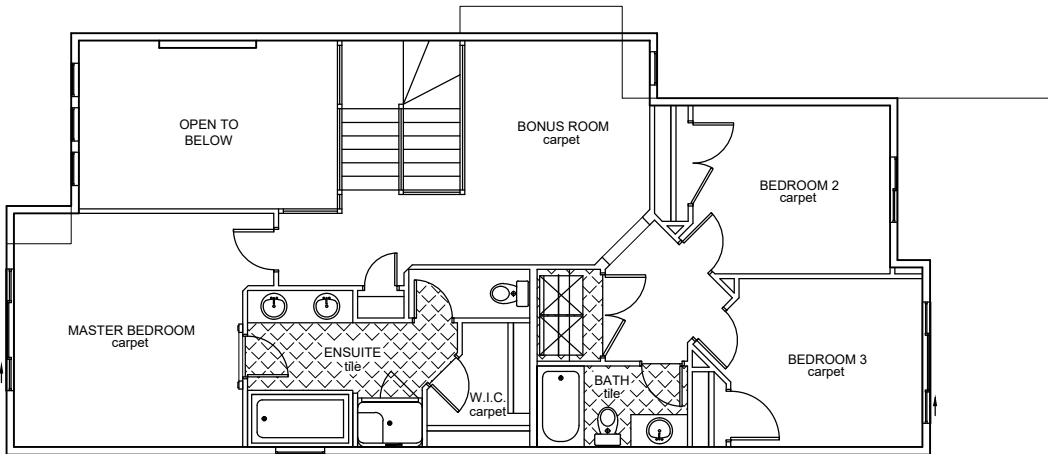

**Job # 2305**

**Salerno I: 2135ft<sup>2</sup>**

**1604 - 157 Street SW (Glenriding)**

- ✓ **9'-1" Main Floor Ceiling Height**
- ✓ **Vinyl Plank throughout Main Floor**
- ✓ **Quartz Countertops in Kitchen & Bathrooms**
- ✓ **Tile in all Second Floor Bathrooms**
- ✓ **Smart Home Security System**
- ✓ **Railing Throughout**
- ✓ **Side Entrance**
- ✓ **Main Floor Bedroom**
- ✓ **Main Floor Full Bathroom**
- ✓ **Moderna Finishing Package**
- ✓ **Appliance Allowance**

Upper Floor Area: 1117 sqft

Main Floor Area: 1018 sqft