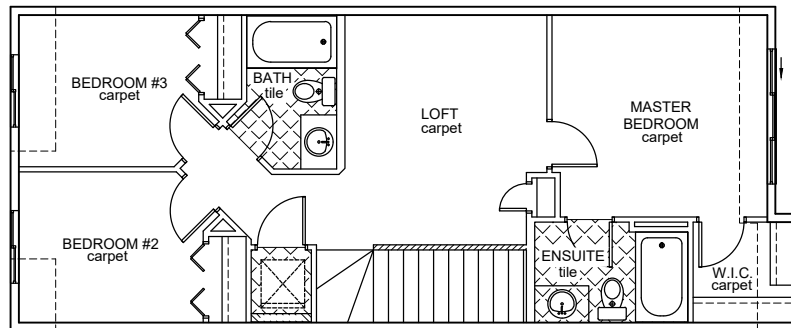

Job # 2323

Novara III D: 1433 ft²

17557 - 63A Street NW (McConachie)

- ✓ **9'-1" Main Floor Ceiling Height**
- ✓ **Vinyl Plank throughout Main Floor**
- ✓ **Quartz Countertops in Kitchen & Bathrooms**
- ✓ **Tile in all Second Floor Bathrooms**
- ✓ **Side Entrance**

Upper Floor Area: 728 sqft

Main Floor Area: 705 sqft