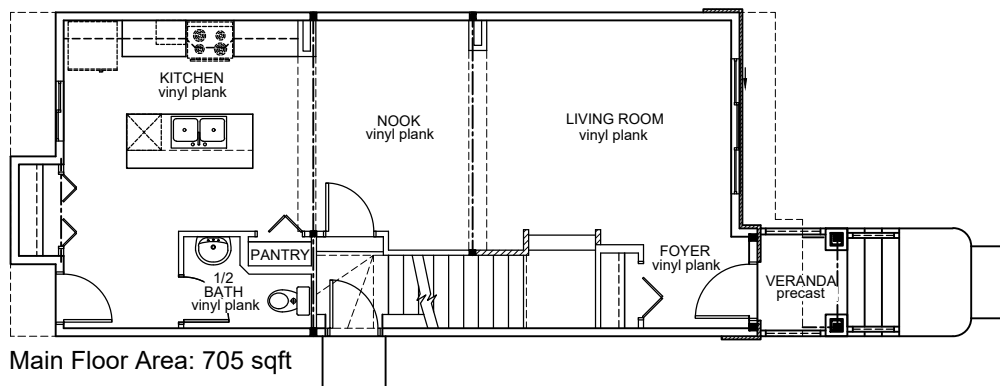

Job # 2323

Novara III D: 1433 ft²

17557 - 63A Street NW (McConachie)

- ✓ **9'-1" Main Floor Ceiling Height**
- ✓ **Vinyl Plank throughout Main Floor**
- ✓ **Quartz Countertops in Kitchen & Bathrooms**
- ✓ **Tile in all Second Floor Bathrooms**
- ✓ **Side Entrance**

Upper Floor Area: 728 sqft

Main Floor Area: 705 sqft