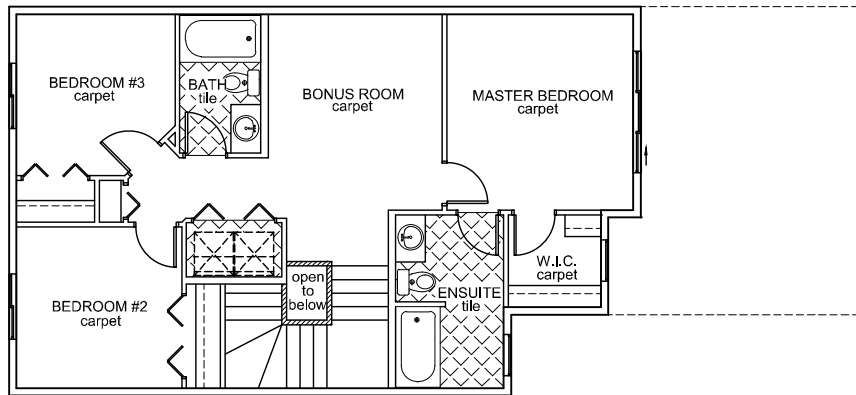

Job # 2303

Portofino I-D: 1556 ft²

6632-65 Avenue (Dansereau Meadows)

- ✓ **9'-1" Main Floor Ceiling Height**
- ✓ **Quartz Countertops in Kitchen & Bathrooms**
- ✓ **Vinyl Plank throughout Main Floor**
- ✓ **Tile in all Second Floor Bathrooms**
- ✓ **Side Entrance**

Upper Floor Area: 812 sqft

Main Floor Area: 744 sqft