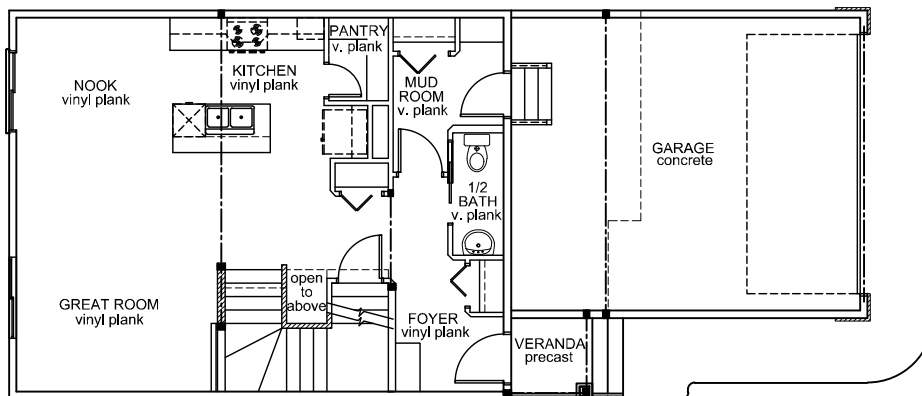

Job # 2303

Portofino I-D: 1556 ft²

6632-65 Avenue (Dansereau Meadows)

- ✓ **9'-1" Main Floor Ceiling Height**
- ✓ **Quartz Countertops in Kitchen & Bathrooms**
- ✓ **Vinyl Plank throughout Main Floor**
- ✓ **Tile in all Second Floor Bathrooms**
- ✓ **Side Entrance**

Upper Floor Area: 812 sqft

Main Floor Area: 744 sqft