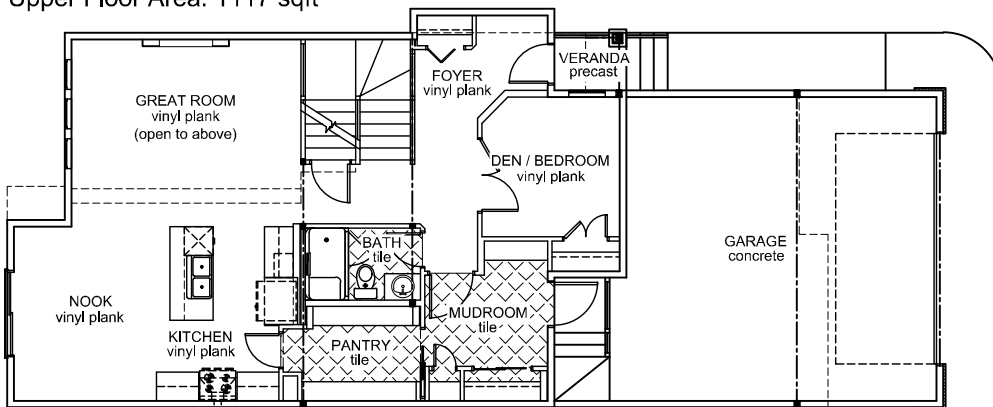

Job # 2299

Salerno I : 2135 ft²

17938 - 62A Street NW (McConachie)

- ✓ **9'-1" Main Floor Ceiling Height**
- ✓ **Vinyl Plank & Tile on Main Floor**
- ✓ **Tile in all Second Floor Bathrooms**
- ✓ **Quartz Countertops in Kitchen & Bathrooms**

- ✓ **Stand-Up Shower in Ensuite**
- ✓ **Drop-In Tub in Ensuite**
- ✓ **Electric Fireplace in Great Room**
- ✓ **Full Bathroom on Main Floor**
- ✓ **Railing Throughout**
- ✓ **Chimney Hoodfan**

Upper Floor Area: 1117 sqft

Main Floor Area: 1018 sqft