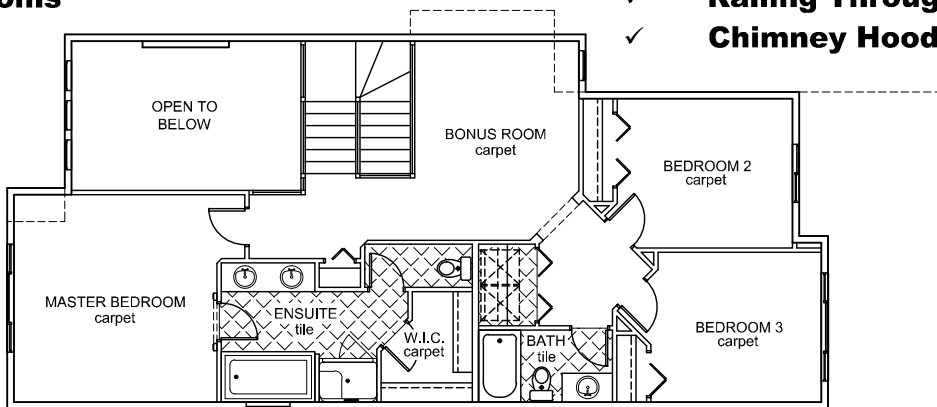

Job # 2299

Salerno I : 2135 ft²

17938 - 62A Street NW (McConachie)

- ✓ **9'-1" Main Floor Ceiling Height**
- ✓ **Vinyl Plank & Tile on Main Floor**
- ✓ **Tile in all Second Floor Bathrooms**
- ✓ **Quartz Countertops in Kitchen & Bathrooms**

- ✓ **Stand-Up Shower in Ensuite**
- ✓ **Drop-In Tub in Ensuite**
- ✓ **Electric Fireplace in Great Room**
- ✓ **Full Bathroom on Main Floor**
- ✓ **Railing Throughout**
- ✓ **Chimney Hoodfan**

Upper Floor Area: 1117 sqft

Main Floor Area: 1018 sqft