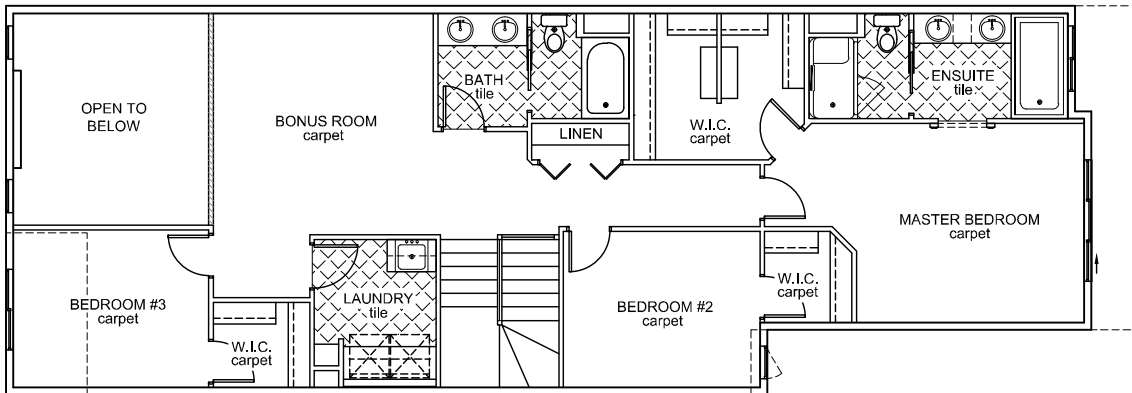

Job # 2278

Venice I: 2351 ft²

1608 - 157 Street SW (Glenridding Ravine)

- ✓ **9'-1" Main Floor Ceiling Height**
- ✓ **Vinyl Plank Throughout Main Floor**
- ✓ **Quartz Countertops in Kitchen & Bathrooms**
- ✓ **Tile in all 2nd Floor Bathrooms**
- ✓ **Side Entrance**
- ✓ **Electric Fireplace in Great Room**
- ✓ **Stand-Up Shower in Ensuite**
- ✓ **Drop-In Tub in Ensuite**
- ✓ **Railing Throughout**
- ✓ **Chimney Hoodfan**

Upper Floor Area: 1297 sqft

Main Floor Area: 1054 sqft