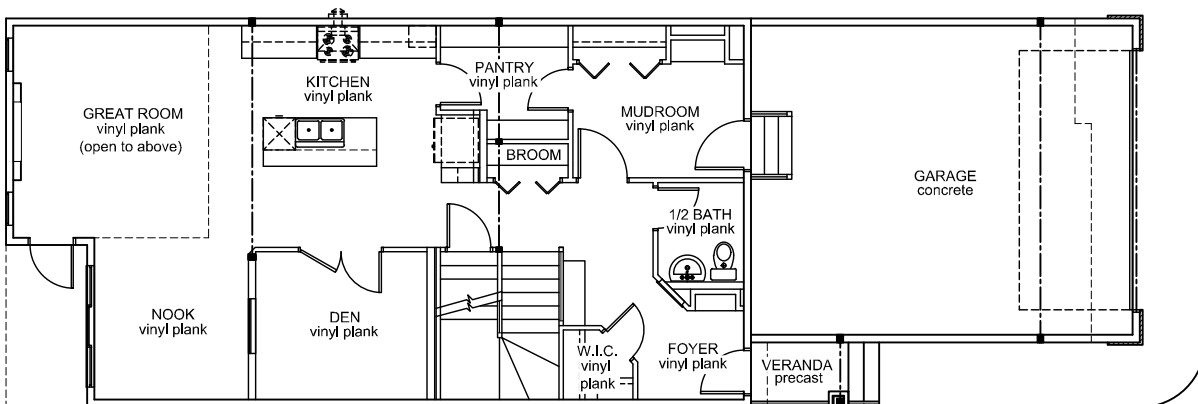

Job # 2278

Venice I: 2351 ft²

1608 - 157 Street SW (Glenridding Ravine)

- ✓ **9'-1" Main Floor Ceiling Height**
- ✓ **Vinyl Plank Throughout Main Floor**
- ✓ **Quartz Countertops in Kitchen & Bathrooms**
- ✓ **Tile in all 2nd Floor Bathrooms**
- ✓ **Side Entrance**
- ✓ **Electric Fireplace in Great Room**
- ✓ **Stand-Up Shower in Ensuite**
- ✓ **Drop-In Tub in Ensuite**
- ✓ **Railing Throughout**
- ✓ **Chimney Hoodfan**

Upper Floor Area: 1297 sqft

Main Floor Area: 1054 sqft